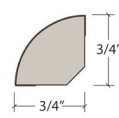

Coordinating Moldings

Stocked and Sold by Next Floor

Lakeview 307

**Reducer
With Track**

Length: 94" (239 cm)
Pieces/Carton: 20
Lb/Carton: 31
Cartons/Pallet: 36

**T-Mold
With Track**

Length: 94" (239 cm)
Pieces/Carton: 25
Lb/Carton: 37
Cartons/Pallet: 36

**Stair Nose
With Track**

Length: 94" (239 cm)
Pieces/Carton: 10
Lb/Carton: 40
Cartons/Pallet: 80

Product Colour	Reducer With Track SKU Number	T-Mold With Track SKU Number	Stair Nose With Track SKU Number
307 001 Beach House	RD307001	TM307001	SN307001
307 002 Sand Dunes	RD307002	TM307002	SN307002
307 003 Lake House	RD307003	TM307003	SN307003
307 004 Glacier	RD307004	TM307004	SN307004
307 005 Boardwalk	RD307005	TM307005	SN307005
307 006 Urban Oak	RD307006	TM307006	SN307006
307 007 London Fog	RD307007	TM307007	SN307007
307 008 Ledgerock	RD307008	TM307008	SN307008

Coordinating Moldings

USA Special Order Moldings Available from Versatrim

Lakeview 307

SlimTrim with Track and Shim

VersaEdge Extra Tall

Moisture Proof Quarter Round

SlimCap with Track and Shim

Product Colour	SlimTrim SKU Number	VersaEdge SKU Number	Quarter Round SKU Number	SlimCap SKU Number
307 003 Lake House	SLT120207	VEX120207	MRQR120207	SCAP120207
307 008 Ledgerrock	SLT120208	VEX120208	MRQR120208	SCAP120208
307 007 London Fog	SLT120209	VEX120209	MRQR120209	SCAP120209
307 004 Glacier	SLT120210	VEX120210	MRQR120210	SCAP120210
307 001 Beach House	SLT120211	VEX120211	MRQR120211	SCAP120211
307 002 Sand Dunes	SLT120212	VEX120212	MRQR120212	SCAP120212
307 005 Boardwalk	SLT120213	VEX120213	MRQR120213	SCAP120213
307 006 Urban Oak	SLT120214	VEX120214	MRQR120214	SCAP120214