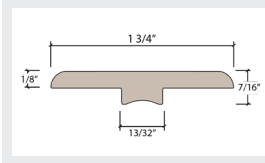

Coordinating Moldings

Stocked and Sold by Next Floor

Lakeview 307

**Reducer
With Track**

Length: 94" (239 cm)
Pieces/Carton: 20
Lb/Carton: 31
Cartons/Pallet: 36

**T-Mold
With Track**

Length: 94" (239 cm)
Pieces/Carton: 25
Lb/Carton: 37
Cartons/Pallet: 36

**Stair Nose
With Track**

Length: 94" (239 cm)
Pieces/Carton: 10
Lb/Carton: 40
Cartons/Pallet: 80

Product Colour	Reducer With Track SKU Number	T-Mold With Track SKU Number	Stair Nose With Track SKU Number
307 001 Beach House	RD307001	TM307001	SN307001
307 002 Sand Dunes	RD307002	TM307002	SN307002
307 003 Lake House	RD307003	TM307003	SN307003
307 004 Glacier	RD307004	TM307004	SN307004
307 005 Boardwalk	RD307005	TM307005	SN307005
307 006 Urban Oak	RD307006	TM307006	SN307006
307 007 London Fog	RD307007	TM307007	SN307007
307 008 Ledgerock	RD307008	TM307008	SN307008

Coordinating Moldings

USA Special Order Moldings Available from Versatrim

Lakeview 307

SlimTrim with Track and Shim

VersaEdge Extra Tall

Moisture Proof Quarter Round

SlimCap with Track and Shim

Product Colour	SlimTrim SKU Number	VersaEdge SKU Number	Quarter Round SKU Number	SlimCap SKU Number
307 003 Lake House	SLT120207	VEX120207	MRQR120207	SCAP120207
307 008 Ledgerrock	SLT120208	VEX120208	MRQR120208	SCAP120208
307 007 London Fog	SLT120209	VEX120209	MRQR120209	SCAP120209
307 004 Glacier	SLT120210	VEX120210	MRQR120210	SCAP120210
307 001 Beach House	SLT120211	VEX120211	MRQR120211	SCAP120211
307 002 Sand Dunes	SLT120212	VEX120212	MRQR120212	SCAP120212
307 005 Boardwalk	SLT120213	VEX120213	MRQR120213	SCAP120213
307 006 Urban Oak	SLT120214	VEX120214	MRQR120214	SCAP120214