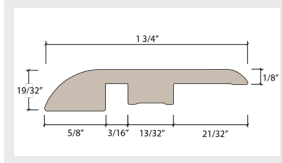

Coordinating Moldings

Stocked and Sold by Next Floor

Lakeview 307

**Reducer
With Track**

Length: 94" (239 cm)
Pieces/Carton: 20
Lb/Carton: 31
Cartons/Pallet: 36

**T-Mold
With Track**

Length: 94" (239 cm)
Pieces/Carton: 25
Lb/Carton: 37
Cartons/Pallet: 36

**Stair Nose
With Track**

Length: 94" (239 cm)
Pieces/Carton: 10
Lb/Carton: 40
Cartons/Pallet: 80

Product Colour	Reducer With Track SKU Number	T-Mold With Track SKU Number	Stair Nose With Track SKU Number
307 001 Beach House	RD307001	TM307001	SN307001
307 002 Sand Dunes	RD307002	TM307002	SN307002
307 003 Lake House	RD307003	TM307003	SN307003
307 004 Glacier	RD307004	TM307004	SN307004
307 005 Boardwalk	RD307005	TM307005	SN307005
307 006 Urban Oak	RD307006	TM307006	SN307006
307 007 London Fog	RD307007	TM307007	SN307007
307 008 Ledgerock	RD307008	TM307008	SN307008