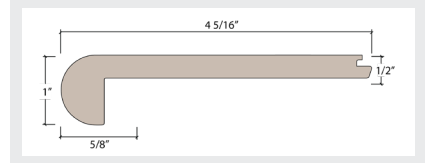

Coordinating Moldings

Stocked and Sold by Next Floor

Lakeview 307

**Reducer
With Track**

Length: 94" (239 cm)
Pieces/Carton: 20
Lb/Carton: 31
Cartons/Pallet: 36

**T-Mold
With Track**

Length: 94" (239 cm)
Pieces/Carton: 25
Lb/Carton: 37
Cartons/Pallet: 36

**Stair Nose
With Track**

Length: 94" (239 cm)
Pieces/Carton: 10
Lb/Carton: 40
Cartons/Pallet: 80

Product Colour	Reducer With Track SKU Number	T-Mold With Track SKU Number	Stair Nose With Track SKU Number
307 001 Beach House	RD307001	TM307001	SN307001
307 002 Sand Dunes	RD307002	TM307002	SN307002
307 003 Lake House	RD307003	TM307003	SN307003
307 004 Glacier	RD307004	TM307004	SN307004
307 005 Boardwalk	RD307005	TM307005	SN307005
307 006 Urban Oak	RD307006	TM307006	SN307006
307 007 London Fog	RD307007	TM307007	SN307007
307 008 Ledgerock	RD307008	TM307008	SN307008

Coordinating Moldings

USA Special Order Moldings Available from Versatrim

Lakeview 307

SlimTrim with Track and Shim

VersaEdge Extra Tall

Moisture Proof Quarter Round

SlimCap with Track and Shim

Product Colour	SlimTrim SKU Number	VersaEdge SKU Number	Quarter Round SKU Number	SlimCap SKU Number
307 003 Lake House	SLT120207	VEX120207	MRQR120207	SCAP120207
307 008 Ledgerrock	SLT120208	VEX120208	MRQR120208	SCAP120208
307 007 London Fog	SLT120209	VEX120209	MRQR120209	SCAP120209
307 004 Glacier	SLT120210	VEX120210	MRQR120210	SCAP120210
307 001 Beach House	SLT120211	VEX120211	MRQR120211	SCAP120211
307 002 Sand Dunes	SLT120212	VEX120212	MRQR120212	SCAP120212
307 005 Boardwalk	SLT120213	VEX120213	MRQR120213	SCAP120213
307 006 Urban Oak	SLT120214	VEX120214	MRQR120214	SCAP120214