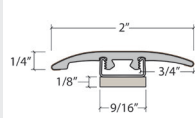

Coordinating Moldings

Stocked and Sold by Next Floor

Lakeview 307

**Reducer
With Track**

Length: 94" (239 cm)
Pieces/Carton: 20
Lb/Carton: 31
Cartons/Pallet: 36

**T-Mold
With Track**

Length: 94" (239 cm)
Pieces/Carton: 25
Lb/Carton: 37
Cartons/Pallet: 36

**Stair Nose
With Track**

Length: 94" (239 cm)
Pieces/Carton: 10
Lb/Carton: 40
Cartons/Pallet: 80

Product Colour	Reducer With Track SKU Number	T-Mold With Track SKU Number	Stair Nose With Track SKU Number
307 001 Beach House	RD307001	TM307001	SN307001
307 002 Sand Dunes	RD307002	TM307002	SN307002
307 003 Lake House	RD307003	TM307003	SN307003
307 004 Glacier	RD307004	TM307004	SN307004
307 005 Boardwalk	RD307005	TM307005	SN307005
307 006 Urban Oak	RD307006	TM307006	SN307006
307 007 London Fog	RD307007	TM307007	SN307007
307 008 Ledgerock	RD307008	TM307008	SN307008

Coordinating Moldings

USA Special Order Moldings Available from Versatrim

Lakeview 307

SlimTrim with Track and Shim

VersaEdge Extra Tall

Moisture Proof Quarter Round

SlimCap with Track and Shim

Product Colour	SlimTrim SKU Number	VersaEdge SKU Number	Quarter Round SKU Number	SlimCap SKU Number
307 003 Lake House	SLT120207	VEX120207	MRQR120207	SCAP120207
307 008 Ledgerrock	SLT120208	VEX120208	MRQR120208	SCAP120208
307 007 London Fog	SLT120209	VEX120209	MRQR120209	SCAP120209
307 004 Glacier	SLT120210	VEX120210	MRQR120210	SCAP120210
307 001 Beach House	SLT120211	VEX120211	MRQR120211	SCAP120211
307 002 Sand Dunes	SLT120212	VEX120212	MRQR120212	SCAP120212
307 005 Boardwalk	SLT120213	VEX120213	MRQR120213	SCAP120213
307 006 Urban Oak	SLT120214	VEX120214	MRQR120214	SCAP120214