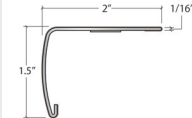

Coordinating Moldings

Stocked and Sold by Next Floor

Lakeview 307

**Reducer
With Track**

Length: 94" (239 cm)
Pieces/Carton: 20
Lb/Carton: 31
Cartons/Pallet: 36

**T-Mold
With Track**

Length: 94" (239 cm)
Pieces/Carton: 25
Lb/Carton: 37
Cartons/Pallet: 36

**Stair Nose
With Track**

Length: 94" (239 cm)
Pieces/Carton: 10
Lb/Carton: 40
Cartons/Pallet: 80

Product Colour	Reducer With Track SKU Number	T-Mold With Track SKU Number	Stair Nose With Track SKU Number
307 001 Beach House	RD307001	TM307001	SN307001
307 002 Sand Dunes	RD307002	TM307002	SN307002
307 003 Lake House	RD307003	TM307003	SN307003
307 004 Glacier	RD307004	TM307004	SN307004
307 005 Boardwalk	RD307005	TM307005	SN307005
307 006 Urban Oak	RD307006	TM307006	SN307006
307 007 London Fog	RD307007	TM307007	SN307007
307 008 Ledgerock	RD307008	TM307008	SN307008

Coordinating Moldings

USA Special Order Moldings Available from Versatrim

Lakeview 307

SlimTrim with Track and Shim

VersaEdge Extra Tall

Moisture Proof Quarter Round

SlimCap with Track and Shim

Product Colour	SlimTrim SKU Number	VersaEdge SKU Number	Quarter Round SKU Number	SlimCap SKU Number
307 003 Lake House	SLT120207	VEX120207	MRQR120207	SCAP120207
307 008 Ledgerrock	SLT120208	VEX120208	MRQR120208	SCAP120208
307 007 London Fog	SLT120209	VEX120209	MRQR120209	SCAP120209
307 004 Glacier	SLT120210	VEX120210	MRQR120210	SCAP120210
307 001 Beach House	SLT120211	VEX120211	MRQR120211	SCAP120211
307 002 Sand Dunes	SLT120212	VEX120212	MRQR120212	SCAP120212
307 005 Boardwalk	SLT120213	VEX120213	MRQR120213	SCAP120213
307 006 Urban Oak	SLT120214	VEX120214	MRQR120214	SCAP120214

Showing Ledgerrock for Trim Reference