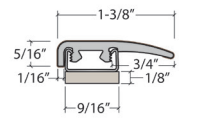

Coordinating Moldings

Stocked and Sold by Next Floor

Lakeview 307

**Reducer
With Track**

Length: 94" (239 cm)
Pieces/Carton: 20
Lb/Carton: 31
Cartons/Pallet: 36

**T-Mold
With Track**

Length: 94" (239 cm)
Pieces/Carton: 25
Lb/Carton: 37
Cartons/Pallet: 36

**Stair Nose
With Track**

Length: 94" (239 cm)
Pieces/Carton: 10
Lb/Carton: 40
Cartons/Pallet: 80

Product Colour	Reducer With Track SKU Number	T-Mold With Track SKU Number	Stair Nose With Track SKU Number
307 001 Beach House	RD307001	TM307001	SN307001
307 002 Sand Dunes	RD307002	TM307002	SN307002
307 003 Lake House	RD307003	TM307003	SN307003
307 004 Glacier	RD307004	TM307004	SN307004
307 005 Boardwalk	RD307005	TM307005	SN307005
307 006 Urban Oak	RD307006	TM307006	SN307006
307 007 London Fog	RD307007	TM307007	SN307007
307 008 Ledgerock	RD307008	TM307008	SN307008

Coordinating Moldings

USA Special Order Moldings Available from Versatrim

Lakeview 307

SlimTrim with Track and Shim

VersaEdge Extra Tall

Moisture Proof Quarter Round

SlimCap with Track and Shim

Product Colour	SlimTrim SKU Number	VersaEdge SKU Number	Quarter Round SKU Number	SlimCap SKU Number
307 003 Lake House	SLT120207	VEX120207	MRQR120207	SCAP120207
307 008 Ledgerrock	SLT120208	VEX120208	MRQR120208	SCAP120208
307 007 London Fog	SLT120209	VEX120209	MRQR120209	SCAP120209
307 004 Glacier	SLT120210	VEX120210	MRQR120210	SCAP120210
307 001 Beach House	SLT120211	VEX120211	MRQR120211	SCAP120211
307 002 Sand Dunes	SLT120212	VEX120212	MRQR120212	SCAP120212
307 005 Boardwalk	SLT120213	VEX120213	MRQR120213	SCAP120213
307 006 Urban Oak	SLT120214	VEX120214	MRQR120214	SCAP120214