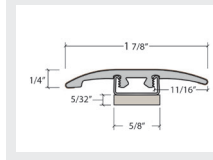

Exact-Match Moldings

Stocked and Sold by Next Floor

Lighthouse Point 562/Center Point 464

3 in 1 with Track and Shim

Length: 94" (238.7 cm)
 Pieces/Carton: 20
 Lb/Carton: 35
 Cartons/Pallet: 36
 Lb/Pallet: 1260

Tall Stair Nose Cap

Length: 94" (238.7 cm)
 Pieces/Carton: 10
 Lb/Carton: 20
 Cartons/Pallet: 80
 Lb/Pallet: 1600

Product Colour	3 in 1 with Track and Shim SKU Number	Tall Stair Nose Cap SKU Number
562 008/464 008 Faded Hickory	TH562/464008	TN562/464008
562 009/464 009 Rich Hickory	TH562/464009	TN562/464009
562 007/464 007 Winter Hickory	TH562/464007	TN562/464007
562 003/464 003 Cocoa Hickory	TH562/464003	TN562/464003
562 016/464 016 Oyster Oak	TH562/464016	TN562/464016
562 026/464 026 Graphite Oak	TH562/464026	TN562/464026
562 013/464 013 Taupestone Oak	TH562/464013	TN562/464013
562 011/464 011 Natural Oak	TH562/464011	TN562/464011