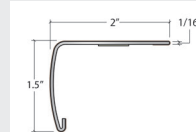

Coordinating Moldings

USA Special Order Moldings Available from Versatrim

Lighthouse Point 562 & Center Point 464

SlimTrim with Track and Shim

VersaEdge Extra Tall

Moisture Proof Quarter Round

SlimCap with Track and Shim