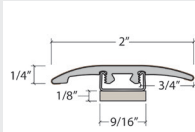

Exact-Match Moldings

Stocked and Sold by Next Floor

Lighthouse Point 562/Center Point 464

3 in 1 with Track and Shim

Length: 94" (238.7 cm)
 Pieces/Carton: 20
 Lb/Carton: 35
 Cartons/Pallet: 36
 Lb/Pallet: 1260

Tall Stair Nose Cap

Length: 94" (238.7 cm)
 Pieces/Carton: 10
 Lb/Carton: 20
 Cartons/Pallet: 80
 Lb/Pallet: 1600

Product Colour	3 in 1 with Track and Shim SKU Number	Tall Stair Nose Cap SKU Number
562 008/464 008 Faded Hickory	TH562/464008	TN562/464008
562 009/464 009 Rich Hickory	TH562/464009	TN562/464009
562 007/464 007 Winter Hickory	TH562/464007	TN562/464007
562 003/464 003 Cocoa Hickory	TH562/464003	TN562/464003
562 016/464 016 Oyster Oak	TH562/464016	TN562/464016
562 026/464 026 Graphite Oak	TH562/464026	TN562/464026
562 013/464 013 Taupestone Oak	TH562/464013	TN562/464013
562 011/464 011 Natural Oak	TH562/464011	TN562/464011

Coordinating Moldings

USA Special Order Moldings Available from Versatrim

Lighthouse Point 562 & Center Point 464

SlimTrim with Track and Shim

VersaEdge Extra Tall

Moisture Proof Quarter Round

SlimCap with Track and Shim