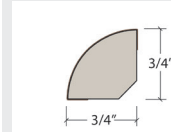

Exact-Match Moldings

Stocked and Sold by Next Floor

Lighthouse Point 562/Center Point 464

3 in 1 with Track and Shim

Length: 94" (238.7 cm)
 Pieces/Carton: 20
 Lb/Carton: 35
 Cartons/Pallet: 36
 Lb/Pallet: 1260

Tall Stair Nose Cap

Length: 94" (238.7 cm)
 Pieces/Carton: 10
 Lb/Carton: 20
 Cartons/Pallet: 80
 Lb/Pallet: 1600

Product Colour	3 in 1 with Track and Shim SKU Number	Tall Stair Nose Cap SKU Number
562 008/464 008 Faded Hickory	TH562/464008	TN562/464008
562 009/464 009 Rich Hickory	TH562/464009	TN562/464009
562 007/464 007 Winter Hickory	TH562/464007	TN562/464007
562 003/464 003 Cocoa Hickory	TH562/464003	TN562/464003
562 016/464 016 Oyster Oak	TH562/464016	TN562/464016
562 026/464 026 Graphite Oak	TH562/464026	TN562/464026
562 013/464 013 Taupestone Oak	TH562/464013	TN562/464013
562 011/464 011 Natural Oak	TH562/464011	TN562/464011

Coordinating Moldings

USA Special Order Moldings Available from Versatrim

Lighthouse Point 562 & Center Point 464

SlimTrim with Track and Shim

VersaEdge Extra Tall

Moisture Proof Quarter Round

SlimCap with Track and Shim