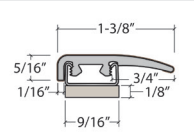

Exact-Match Moldings

Stocked and Sold by Next Floor

Lighthouse Point 562/Center Point 464

3 in 1 with Track and Shim

Length: 94" (238.7 cm)
 Pieces/Carton: 20
 Lb/Carton: 35
 Cartons/Pallet: 36
 Lb/Pallet: 1260

Coordinating Moldings

USA Special Order Moldings Available from Versatrim

Lighthouse Point 562 & Center Point 464

SlimTrim with Track and Shim

VersaEdge Extra Tall

Moisture Proof Quarter Round

SlimCap with Track and Shim