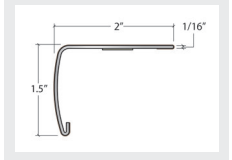

Exact-Match Moldings

Stocked and Sold by Next Floor

Lighthouse Point 562/Center Point 464

3 in 1 with Track and Shim

Length: 94" (238.7 cm)
 Pieces/Carton: 20
 Lb/Carton: 35
 Cartons/Pallet: 36
 Lb/Pallet: 1260

Tall Stair Nose Cap

Length: 94" (238.7 cm)
 Pieces/Carton: 10
 Lb/Carton: 20
 Cartons/Pallet: 80
 Lb/Pallet: 1600

Product Colour	3 in 1 with Track and Shim SKU Number	Tall Stair Nose Cap SKU Number
562 008/464 008 Faded Hickory	TH562/464008	TN562/464008
562 009/464 009 Rich Hickory	TH562/464009	TN562/464009
562 007/464 007 Winter Hickory	TH562/464007	TN562/464007
562 003/464 003 Cocoa Hickory	TH562/464003	TN562/464003
562 016/464 016 Oyster Oak	TH562/464016	TN562/464016
562 026/464 026 Graphite Oak	TH562/464026	TN562/464026
562 013/464 013 Taupestone Oak	TH562/464013	TN562/464013
562 011/464 011 Natural Oak	TH562/464011	TN562/464011