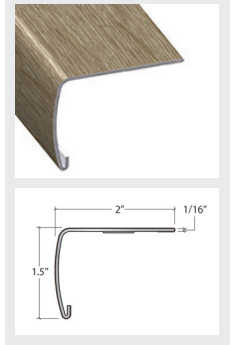

Coordinating Moldings

USA Special Order Moldings Available from Versatrim

Mayfair 568

SlimTrim with Track and Shim

VersaEdge Extra Tall

Moisture Proof Quarter Round

SlimCap with Track and Shim

| Product Colour | SlimTrim SKU Number | VersaEdge SKU Number | Quarter Round SKU Number | SlimCap SKU Number |
|-----------------------|---------------------|----------------------|--------------------------|--------------------|
| 568 001 Gray Oak | SLT-118983 | VEX-118983 | MRQR-118983 | SCAP-118983 |
| 568 002 Silver Oak | SLT-118554 | VEX-118554 | MRQR-118554 | SCAP-118554 |
| 568 003 Taupe Oak | SLT-118983 | VEX-118983 | MRQR-118983 | SCAP-118983 |
| 568 004 Weathered Oak | SLT-118984 | VEX-118984 | MRQR-118984 | SCAP-118984 |
| 568 006 Natural Oak | SLT-118985 | VEX-118985 | MRQR-118985 | SCAP-118985 |
| 568 007 Classic Oak | SLT-118555 | VEX-118555 | MRQR-118555 | SCAP-118555 |
| 568 008 Classic Oak | SLT-118556 | VEX-118556 | MRQR-118556 | SCAP-118556 |
| 568 009 Gunstock Oak | SLT-118557 | VEX-118557 | MRQR-118557 | SCAP-118557 |

Showing Silver Oak for Trim Reference

Exact-Match Moldings

Stocked and Sold by Next Floor

Mayfair 568

COMING SOON

Square Flush Stair Nose

Length: 94.5" (240 cm)
 Pieces/Carton: 6
 Lb/Carton: 31
 Cartons/Pallet: 53
 Lb/Pallet: 1643

3 in 1 with Track and Shim

Length: 94" (238.7 cm)
 Pieces/Carton: 20
 Lb/Carton: 35
 Cartons/Pallet: 36
 Lb/Pallet: 1260

Tall Stair Nose Cap

Length: 94" (238.7 cm)
 Pieces/Carton: 10
 Lb/Carton: 20
 Cartons/Pallet: 80
 Lb/Pallet: 1600