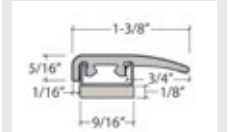

Coordinating Moldings

USA Special Order Moldings Available from Versatrim

Mayfair 568

SlimTrim with Track and Shim

VersaEdge Extra Tall

Moisture Proof Quarter Round

SlimCap with Track and Shim

| Product Colour | SlimTrim SKU Number | VersaEdge SKU Number | Quarter Round SKU Number | SlimCap SKU Number |
|-----------------------|---------------------|----------------------|--------------------------|--------------------|
| 568 001 Gray Oak | SLT-118983 | VEX-118983 | MRQR-118983 | SCAP-118983 |
| 568 002 Silver Oak | SLT-118554 | VEX-118554 | MRQR-118554 | SCAP-118554 |
| 568 003 Taupe Oak | SLT-118983 | VEX-118983 | MRQR-118983 | SCAP-118983 |
| 568 004 Weathered Oak | SLT-118984 | VEX-118984 | MRQR-118984 | SCAP-118984 |
| 568 006 Natural Oak | SLT-118985 | VEX-118985 | MRQR-118985 | SCAP-118985 |
| 568 007 Classic Oak | SLT-118555 | VEX-118555 | MRQR-118555 | SCAP-118555 |
| 568 008 Classic Oak | SLT-118556 | VEX-118556 | MRQR-118556 | SCAP-118556 |
| 568 009 Gunstock Oak | SLT-118557 | VEX-118557 | MRQR-118557 | SCAP-118557 |

Showing Silver Oak for Trim Reference

Exact-Match Moldings

Stocked and Sold by Next Floor

Mayfair 568

COMING SOON

Square Flush Stair Nose

Length: 94.5" (240 cm)
 Pieces/Carton: 6
 Lb/Carton: 31
 Cartons/Pallet: 53
 Lb/Pallet: 1643

3 in 1 with Track and Shim

Length: 94" (238.7 cm)
 Pieces/Carton: 20
 Lb/Carton: 35
 Cartons/Pallet: 36
 Lb/Pallet: 1260

Tall Stair Nose Cap

Length: 94" (238.7 cm)
 Pieces/Carton: 10
 Lb/Carton: 20
 Cartons/Pallet: 80
 Lb/Pallet: 1600