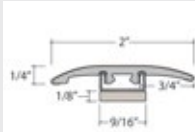

Coordinating Moldings

USA Special Order Moldings Available from Versatrim

Mayfair 568

SlimTrim with Track and Shim

VersaEdge Extra Tall

Moisture Proof Quarter Round

SlimCap with Track and Shim

| Product Colour | SlimTrim SKU Number | VersaEdge SKU Number | Quarter Round SKU Number | SlimCap SKU Number |
|-----------------------|---------------------|----------------------|--------------------------|--------------------|
| 568 001 Gray Oak | SLT-118983 | VEX-118983 | MRQR-118983 | SCAP-118983 |
| 568 002 Silver Oak | SLT-118554 | VEX-118554 | MRQR-118554 | SCAP-118554 |
| 568 003 Taupe Oak | SLT-118983 | VEX-118983 | MRQR-118983 | SCAP-118983 |
| 568 004 Weathered Oak | SLT-118984 | VEX-118984 | MRQR-118984 | SCAP-118984 |
| 568 006 Natural Oak | SLT-118985 | VEX-118985 | MRQR-118985 | SCAP-118985 |
| 568 007 Classic Oak | SLT-118555 | VEX-118555 | MRQR-118555 | SCAP-118555 |
| 568 008 Classic Oak | SLT-118556 | VEX-118556 | MRQR-118556 | SCAP-118556 |
| 568 009 Gunstock Oak | SLT-118557 | VEX-118557 | MRQR-118557 | SCAP-118557 |

Showing Silver Oak for Trim Reference

Exact-Match Moldings

Stocked and Sold by Next Floor

Mayfair 568

COMING SOON

Square Flush Stair Nose

Length: 94.5" (240 cm)
 Pieces/Carton: 6
 Lb/Carton: 31
 Cartons/Pallet: 53
 Lb/Pallet: 1643

3 in 1 with Track and Shim

Length: 94" (238.7 cm)
 Pieces/Carton: 20
 Lb/Carton: 35
 Cartons/Pallet: 36
 Lb/Pallet: 1260

Tall Stair Nose Cap

Length: 94" (238.7 cm)
 Pieces/Carton: 10
 Lb/Carton: 20
 Cartons/Pallet: 80
 Lb/Pallet: 1600