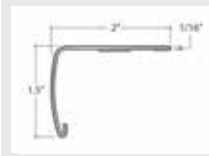

**Square Flush
Stair Nose**

Length: 94.5" (240 cm)
Pieces/Carton: 6
Lb/Carton: 31
Cartons/Pallet: 53
Lb/Pallet: 1643

**3 in 1 with
Track and Shim**

Length: 94.5" (240 cm)
Pieces/Carton: 20
Lb/Carton: 35
Cartons/Pallet: 53
Lb/Pallet: 1855

Coordinating Moldings

USA Special Order Moldings Available from Versatrim

Wildwood 581

SlimTrim with Track and Shim

VersaEdge Extra Tall

Moisture Proof Quarter Round

SlimCap with Track and Shim

Product Colour	SlimTrim SKU Number	VersaEdge SKU Number	Quarter Round SKU Number	SlimCap SKU Number
581 007 Weathered Hickory	SLT-122976	VEX-122976	MRQR-122976	SCAP-122976
581 003 Oatmeal Hickory	SLT-122974	VEX-122974	MRQR-122974	SCAP-122974
581 015 Sienna Oak	SLT-122970	VEX-122970	MRQR-122970	SCAP-122970
581 014 Nutbrown Oak	SLT-122972	VEX-122972	MRQR-122972	SCAP-122972
581 009 Tan Oak	SLT-	VEX-	MRQR-	SCAP-
581 010 Rich Hickory	SLT-122971	VEX-122971	MRQR-122971	SCAP-122971
581 011 Classic Hickory	SLT-122973	VEX-122973	MRQR-122973	SCAP-122973
581 012 Toasted Oak	SLT-122975	VEX-122975	MRQR-122975	SCAP-122975