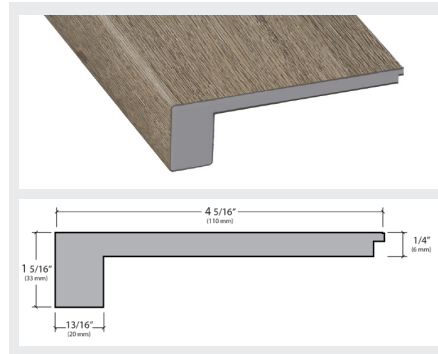

**Square Flush
Stair Nose**

Length: 94.5" (240 cm)
Pieces/Carton: 6
Lb/Carton: 31
Cartons/Pallet: 53
Lb/Pallet: 1643

**3 in 1 with
Track and Shim**

Length: 94.5" (240 cm)
Pieces/Carton: 20
Lb/Carton: 35
Cartons/Pallet: 53
Lb/Pallet: 1855

Product Colour	Square Flush Stair Nose SKU Number	3 in 1 with Track and Shim SKU Number
581 007 Weathered Hickory	SQ581007	TH581007
581 003 Oatmeal Hickory	SQ581003	TH581003
581 015 Sienna Oak	SQ581015	TH581015
581 014 Nutbrown Oak	SQ581014	TH581014
581 009 Tan Oak	SQ581009	TH581009
581 010 Rich Hickory	SQ581010	TH581010
581 011 Classic Hickory	SQ581011	TH581011
581 012 Toasted Oak	SQ581012	TH581012

Coordinating Moldings

USA Special Order Moldings Available from Versatrim

Wildwood 581

SlimTrim with Track and Shim

VersaEdge Extra Tall

Moisture Proof Quarter Round

SlimCap with Track and Shim

Product Colour	SlimTrim SKU Number	VersaEdge SKU Number	Quarter Round SKU Number	SlimCap SKU Number
581 007 Weathered Hickory	SLT-122976	VEX-122976	MRQR-122976	SCAP-122976
581 003 Oatmeal Hickory	SLT-122974	VEX-122974	MRQR-122974	SCAP-122974
581 015 Sienna Oak	SLT-122970	VEX-122970	MRQR-122970	SCAP-122970
581 014 Nutbrown Oak	SLT-122972	VEX-122972	MRQR-122972	SCAP-122972
581 009 Tan Oak	SLT-	VEX-	MRQR-	SCAP-
581 010 Rich Hickory	SLT-122971	VEX-122971	MRQR-122971	SCAP-122971
581 011 Classic Hickory	SLT-122973	VEX-122973	MRQR-122973	SCAP-122973
581 012 Toasted Oak	SLT-122975	VEX-122975	MRQR-122975	SCAP-122975