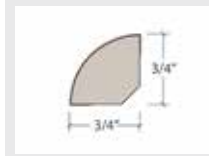

**Square Flush
Stair Nose**

Length: 94.5" (240 cm)
Pieces/Carton: 6
Lb/Carton: 31
Cartons/Pallet: 53
Lb/Pallet: 1643

**3 in 1 with
Track and Shim**

Length: 94.5" (240 cm)
Pieces/Carton: 20
Lb/Carton: 35
Cartons/Pallet: 53
Lb/Pallet: 1855

Coordinating Moldings

USA Special Order Moldings Available from Versatrim

Wildwood 581

SlimTrim with Track and Shim

VersaEdge Extra Tall

Moisture Proof Quarter Round

SlimCap with Track and Shim

Product Colour	SlimTrim SKU Number	VersaEdge SKU Number	Quarter Round SKU Number	SlimCap SKU Number
581 007 Weathered Hickory	SLT-122976	VEX-122976	MRQR-122976	SCAP-122976
581 003 Oatmeal Hickory	SLT-122974	VEX-122974	MRQR-122974	SCAP-122974
581 015 Sienna Oak	SLT-122970	VEX-122970	MRQR-122970	SCAP-122970
581 014 Nutbrown Oak	SLT-122972	VEX-122972	MRQR-122972	SCAP-122972
581 009 Tan Oak	SLT-	VEX-	MRQR-	SCAP-
581 010 Rich Hickory	SLT-122971	VEX-122971	MRQR-122971	SCAP-122971
581 011 Classic Hickory	SLT-122973	VEX-122973	MRQR-122973	SCAP-122973
581 012 Toasted Oak	SLT-122975	VEX-122975	MRQR-122975	SCAP-122975