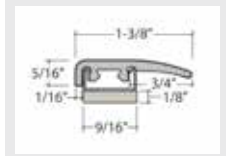

Coordinating Moldings

USA Special Order Moldings Available from Versatrim

Wildwood 581

SlimTrim with Track and Shim

VersaEdge Extra Tall

Moisture Proof Quarter Round

SlimCap with Track and Shim

Product Colour	SlimTrim SKU Number	VersaEdge SKU Number	Quarter Round SKU Number	SlimCap SKU Number
581 007 Weathered Hickory	SLT-122976	VEX-122976	MRQR-122976	SCAP-122976
581 003 Oatmeal Hickory	SLT-122974	VEX-122974	MRQR-122974	SCAP-122974
581 015 Sienna Oak	SLT-122970	VEX-122970	MRQR-122970	SCAP-122970
581 014 Nutbrown Oak	SLT-122972	VEX-122972	MRQR-122972	SCAP-122972
581 009 Tan Oak	SLT-	VEX-	MRQR-	SCAP-
581 010 Rich Hickory	SLT-122971	VEX-122971	MRQR-122971	SCAP-122971
581 011 Classic Hickory	SLT-122973	VEX-122973	MRQR-122973	SCAP-122973
581 012 Toasted Oak	SLT-122975	VEX-122975	MRQR-122975	SCAP-122975