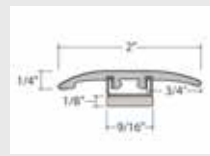

**Square Flush
Stair Nose**

Length: 94.5" (240 cm)
Pieces/Carton: 6
Lb/Carton: 31
Cartons/Pallet: 53
Lb/Pallet: 1643

**3 in 1 with
Track and Shim**

Length: 94.5" (240 cm)
Pieces/Carton: 20
Lb/Carton: 35
Cartons/Pallet: 53
Lb/Pallet: 1855

Product Colour	Square Flush Stair Nose SKU Number	3 in 1 with Track and Shim SKU Number
581 007 Weathered Hickory	SQ581007	TH581007
581 003 Oatmeal Hickory	SQ581003	TH581003
581 015 Sienna Oak	SQ581015	TH581015
581 014 Nutbrown Oak	SQ581014	TH581014
581 009 Tan Oak	SQ581009	TH581009
581 010 Rich Hickory	SQ581010	TH581010
581 011 Classic Hickory	SQ581011	TH581011
581 012 Toasted Oak	SQ581012	TH581012

Coordinating Moldings

USA Special Order Moldings Available from Versatrim

Wildwood 581

SlimTrim with Track and Shim

VersaEdge Extra Tall

Moisture Proof Quarter Round

SlimCap with Track and Shim

Product Colour	SlimTrim SKU Number	VersaEdge SKU Number	Quarter Round SKU Number	SlimCap SKU Number
581 007 Weathered Hickory	SLT-122976	VEX-122976	MRQR-122976	SCAP-122976
581 003 Oatmeal Hickory	SLT-122974	VEX-122974	MRQR-122974	SCAP-122974
581 015 Sienna Oak	SLT-122970	VEX-122970	MRQR-122970	SCAP-122970
581 014 Nutbrown Oak	SLT-122972	VEX-122972	MRQR-122972	SCAP-122972
581 009 Tan Oak	SLT-	VEX-	MRQR-	SCAP-
581 010 Rich Hickory	SLT-122971	VEX-122971	MRQR-122971	SCAP-122971
581 011 Classic Hickory	SLT-122973	VEX-122973	MRQR-122973	SCAP-122973
581 012 Toasted Oak	SLT-122975	VEX-122975	MRQR-122975	SCAP-122975