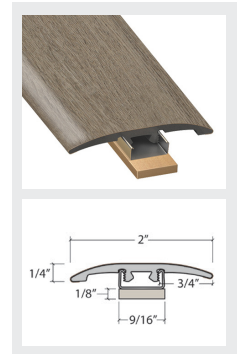

**Square Flush
Stair Nose**

Length: 94.5" (240 cm)
Pieces/Carton: 6
Lb/Carton: 31
Cartons/Pallet: 53
Lb/Pallet: 1643

**3 in 1 with
Track and Shim**

Length: 94.5" (240 cm)
Pieces/Carton: 20
Lb/Carton: 35
Cartons/Pallet: 53
Lb/Pallet: 1855

Product Colour	Square Flush Stair Nose SKU Number	3 in 1 with Track and Shim SKU Number
581 007 Weathered Hickory	SQ581007	TH581007
581 003 Oatmeal Hickory	SQ581003	TH581003
581 015 Sienna Oak	SQ581015	TH581015
581 014 Nutbrown Oak	SQ581014	TH581014
581 009 Tan Oak	SQ581009	TH581009
581 010 Rich Hickory	SQ581010	TH581010
581 011 Classic Hickory	SQ581011	TH581011
581 012 Toasted Oak	SQ581012	TH581012

Coordinating Moldings

USA Special Order Moldings Available from Versatrim

Wildwood 581

SlimTrim with Track and Shim

VersaEdge Extra Tall

Moisture Proof Quarter Round

SlimCap with Track and Shim

Product Colour	SlimTrim SKU Number	VersaEdge SKU Number	Quarter Round SKU Number	SlimCap SKU Number
581 007 Weathered Hickory	SLT-122976	VEX-122976	MRQR-122976	SCAP-122976
581 003 Oatmeal Hickory	SLT-122974	VEX-122974	MRQR-122974	SCAP-122974
581 015 Sienna Oak	SLT-122970	VEX-122970	MRQR-122970	SCAP-122970
581 014 Nutbrown Oak	SLT-122972	VEX-122972	MRQR-122972	SCAP-122972
581 009 Tan Oak	SLT-	VEX-	MRQR-	SCAP-
581 010 Rich Hickory	SLT-122971	VEX-122971	MRQR-122971	SCAP-122971
581 011 Classic Hickory	SLT-122973	VEX-122973	MRQR-122973	SCAP-122973
581 012 Toasted Oak	SLT-122975	VEX-122975	MRQR-122975	SCAP-122975