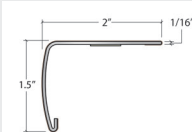

Coordinating Moldings

USA Special Order Moldings Available from Versatrim

Botanica 587

SlimTrim with Track and Shim

VersaEdge Extra Tall

Moisture Proof Quarter Round

SlimCap with Track and Shim

Product Colour	SlimTrim SKU Number	VersaEdge SKU Number	Quarter Round SKU Number	SlimCap SKU Number
587 001 Linen Oak	SLT-122978	VEX-122978	MRQR-122978	SCAP-122978
587 002 Spring Oak	SLT-122979	VEX-122979	MRQR-122979	SCAP-122979
587 007 Heritage Gray	SLT-122977	VEX-122977	MRQR-122977	SCAP-122977
587 009 Tawny Oak	SLT-122983	VEX-122983	MRQR-122983	SCAP-122983
587 011 Provincial Oak	SLT-122984	VEX-122984	MRQR-122984	SCAP-122984
587 201 Roasted Sesame	SLT-122980	VEX-122980	MRQR-122980	SCAP-122980
587 203 Classic Oak	SLT-122981	VEX-122981	MRQR-122981	SCAP-122981
587 207 Chateau Tan	SLT-122982	VEX-122982	MRQR-122982	SCAP-122982

COMING SOON

**Square Flush
Stair Nose**

Length: 94.5" (240 cm)
Pieces/Carton: 6
Lb/Carton: 31
Cartons/Pallet: 53
Lb/Pallet: 1643

**3 in 1 with
Track and Shim**

Length: 94.5" (240 cm)
Pieces/Carton: 20
Lb/Carton: 35
Cartons/Pallet: 53
Lb/Pallet: 1855