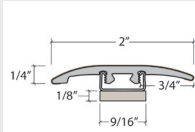

Coordinating Moldings

USA Special Order Moldings Available from Versatrim

Botanica 587

SlimTrim with Track and Shim

VersaEdge Extra Tall

Moisture Proof Quarter Round

SlimCap with Track and Shim

Product Colour	SlimTrim SKU Number	VersaEdge SKU Number	Quarter Round SKU Number	SlimCap SKU Number
587 001 Linen Oak	SLT-122978	VEX-122978	MRQR-122978	SCAP-122978
587 002 Spring Oak	SLT-122979	VEX-122979	MRQR-122979	SCAP-122979
587 007 Heritage Gray	SLT-122977	VEX-122977	MRQR-122977	SCAP-122977
587 009 Tawny Oak	SLT-122983	VEX-122983	MRQR-122983	SCAP-122983
587 011 Provincial Oak	SLT-122984	VEX-122984	MRQR-122984	SCAP-122984
587 201 Roasted Sesame	SLT-122980	VEX-122980	MRQR-122980	SCAP-122980
587 203 Classic Oak	SLT-122981	VEX-122981	MRQR-122981	SCAP-122981
587 207 Chateau Tan	SLT-122982	VEX-122982	MRQR-122982	SCAP-122982

COMING SOON

**Square Flush
Stair Nose**

Length: 94.5" (240 cm)
Pieces/Carton: 6
Lb/Carton: 31
Cartons/Pallet: 53
Lb/Pallet: 1643

**3 in 1 with
Track and Shim**

Length: 94.5" (240 cm)
Pieces/Carton: 20
Lb/Carton: 35
Cartons/Pallet: 53
Lb/Pallet: 1855