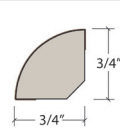

Coordinating Moldings

USA Special Order Moldings Available from Versatrim

Botanica 587

SlimTrim with Track and Shim

VersaEdge Extra Tall

Moisture Proof Quarter Round

SlimCap with Track and Shim

Product Colour	SlimTrim SKU Number	VersaEdge SKU Number	Quarter Round SKU Number	SlimCap SKU Number
587 001 Linen Oak	SLT-122978	VEX-122978	MRQR-122978	SCAP-122978
587 002 Spring Oak	SLT-122979	VEX-122979	MRQR-122979	SCAP-122979
587 007 Heritage Gray	SLT-122977	VEX-122977	MRQR-122977	SCAP-122977
587 009 Tawny Oak	SLT-122983	VEX-122983	MRQR-122983	SCAP-122983
587 011 Provincial Oak	SLT-122984	VEX-122984	MRQR-122984	SCAP-122984
587 201 Roasted Sesame	SLT-122980	VEX-122980	MRQR-122980	SCAP-122980
587 203 Classic Oak	SLT-122981	VEX-122981	MRQR-122981	SCAP-122981
587 207 Chateau Tan	SLT-122982	VEX-122982	MRQR-122982	SCAP-122982

COMING SOON

**Square Flush
Stair Nose**

Length: 94.5" (240 cm)
Pieces/Carton: 6
Lb/Carton: 31
Cartons/Pallet: 53
Lb/Pallet: 1643

**3 in 1 with
Track and Shim**

Length: 94.5" (240 cm)
Pieces/Carton: 20
Lb/Carton: 35
Cartons/Pallet: 53
Lb/Pallet: 1855