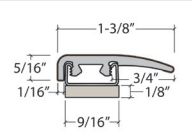

Coordinating Moldings

USA Special Order Moldings Available from Versatrim

Botanica 587

SlimTrim with Track and Shim

VersaEdge Extra Tall

Moisture Proof Quarter Round

SlimCap with Track and Shim

Product Colour	SlimTrim SKU Number	VersaEdge SKU Number	Quarter Round SKU Number	SlimCap SKU Number
587 001 Linen Oak	SLT-122978	VEX-122978	MRQR-122978	SCAP-122978
587 002 Spring Oak	SLT-122979	VEX-122979	MRQR-122979	SCAP-122979
587 007 Heritage Gray	SLT-122977	VEX-122977	MRQR-122977	SCAP-122977
587 009 Tawny Oak	SLT-122983	VEX-122983	MRQR-122983	SCAP-122983
587 011 Provincial Oak	SLT-122984	VEX-122984	MRQR-122984	SCAP-122984
587 201 Roasted Sesame	SLT-122980	VEX-122980	MRQR-122980	SCAP-122980
587 203 Classic Oak	SLT-122981	VEX-122981	MRQR-122981	SCAP-122981
587 207 Chateau Tan	SLT-122982	VEX-122982	MRQR-122982	SCAP-122982

COMING SOON

**Square Flush
Stair Nose**

Length: 94.5" (240 cm)
Pieces/Carton: 6
Lb/Carton: 31
Cartons/Pallet: 53
Lb/Pallet: 1643

**3 in 1 with
Track and Shim**

Length: 94.5" (240 cm)
Pieces/Carton: 20
Lb/Carton: 35
Cartons/Pallet: 53
Lb/Pallet: 1855