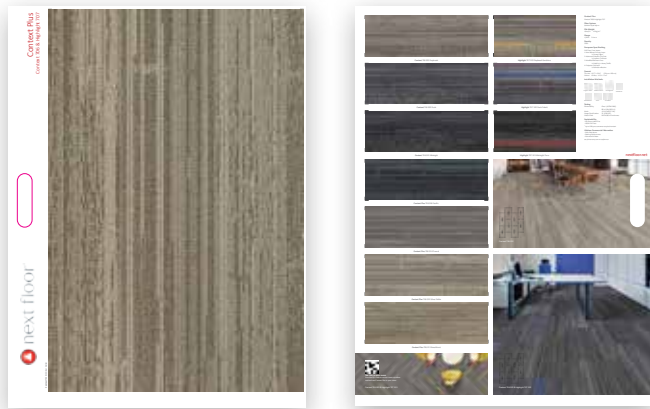

Context Plus