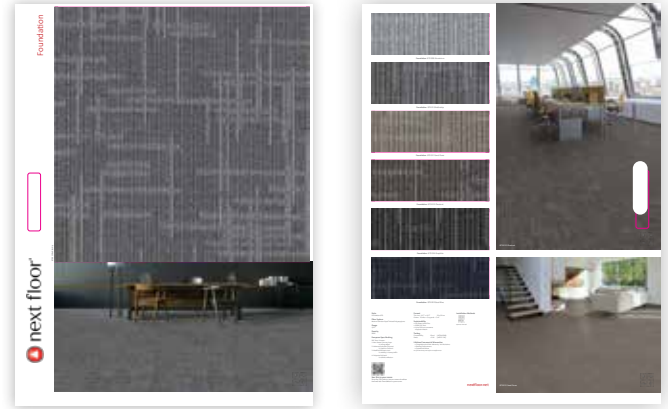

Foundation