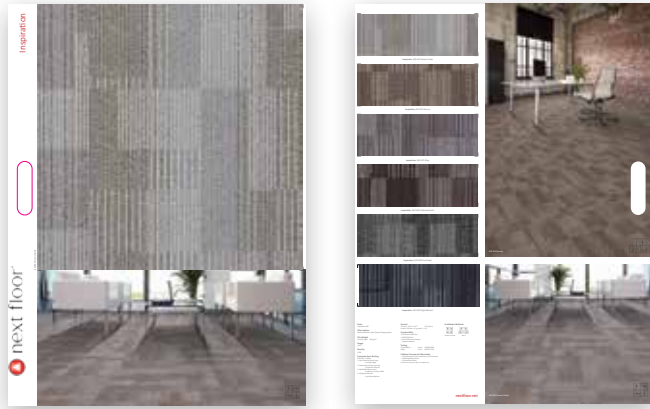

Inspiration