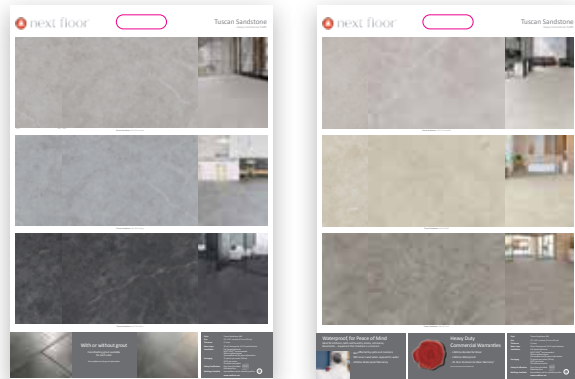

Bedrock/Groundwork

Colorado

Coastal Resort

Center Point

Tuscan Sandstone

Medalist

Patina

LVT Tile Tub Display - USA WEST