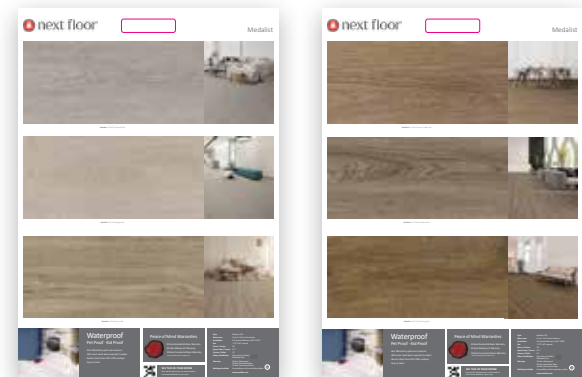

Indestructible Plus

Colorado

Coastal Resort

Center Point

Tuscan Sandstone

Medalist

Patina