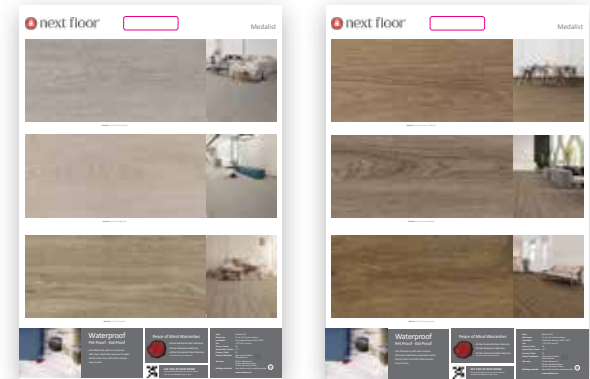

Bedrock/Groundwork

Colorado

Coastal Resort

Center Point

Tuscan Sandstone

Medalist

Patina