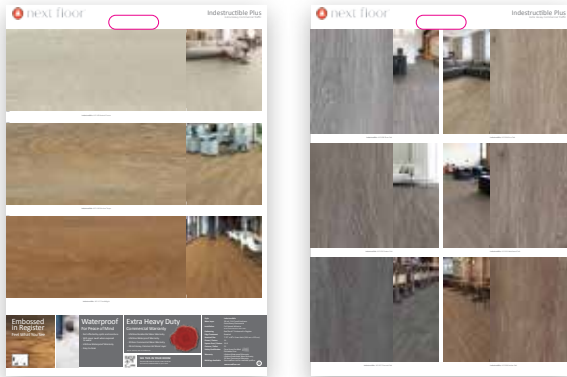

Indestructible Plus