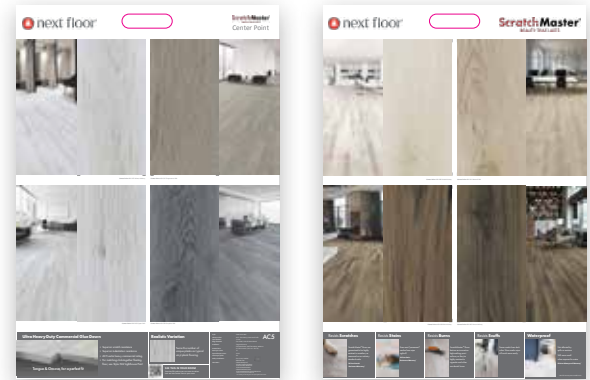

Bedrock/Groundwork

Colorado

Coastal Resort

Center Point

Tuscan Sandstone

Medalist

Patina

LVT Tile Tub Display - USA WEST