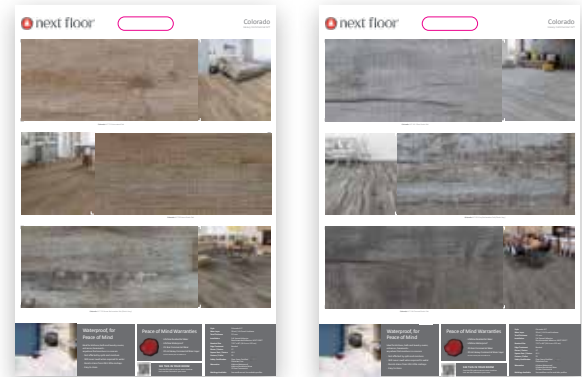

Indestructible Plus

Colorado

Coastal Resort

Center Point

Tuscan Sandstone

Medalist

Patina