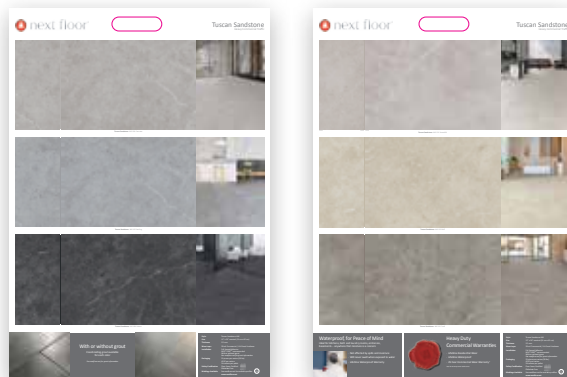

Tuscan Sandstone