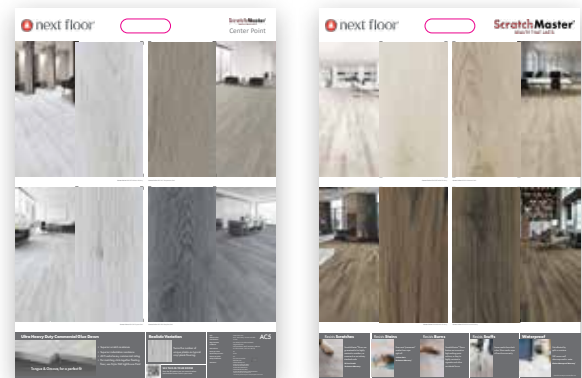

Center Point