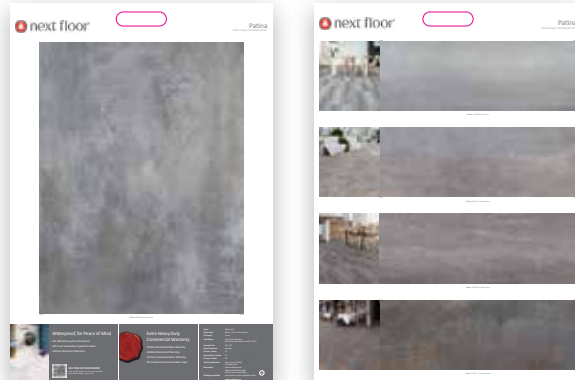

Bedrock/Groundwork

Colorado

Coastal Resort

Center Point

Tuscan Sandstone

Medalist

Patina