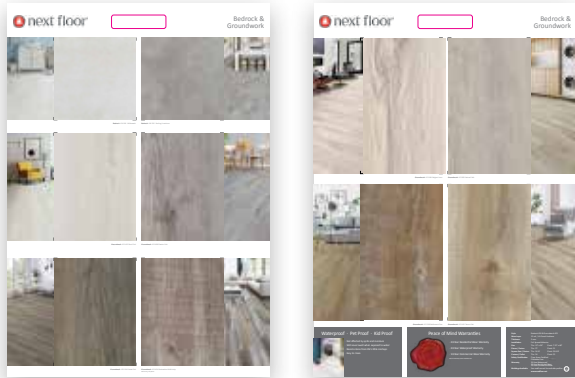

Bedrock/Groundwork