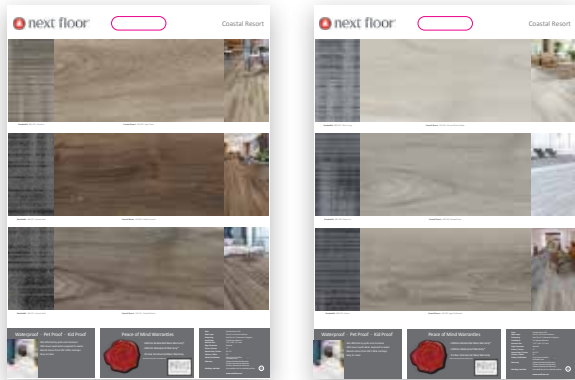

Coastal Resort