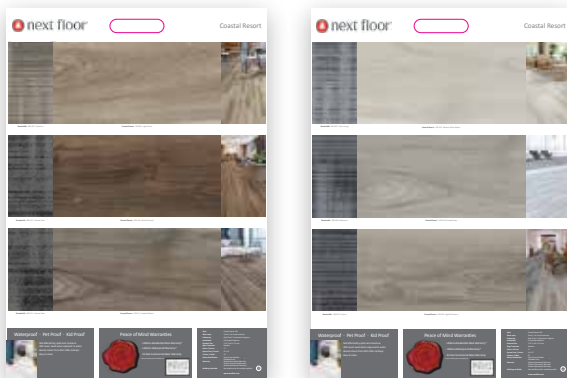

Coastal Resort