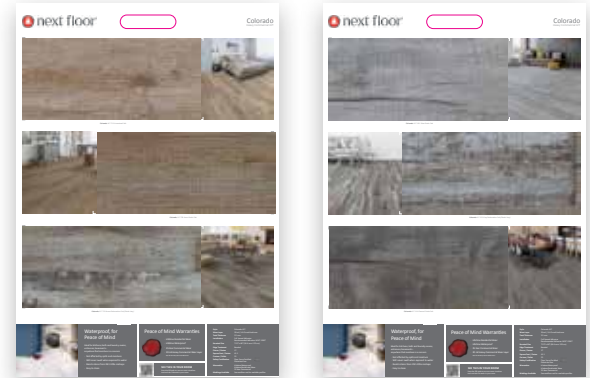

Bedrock/Groundwork

Colorado

Coastal Resort

Center Point

Tuscan Sandstone

Medalist

Patina