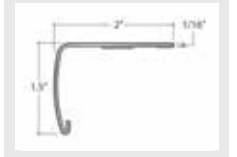

Exact-Match Moldings

Stocked and Sold by Next Floor

Canada Version

Amazing 537

3 in 1 with Track and Shim

Length: 94" (238.7 cm)
Pieces/Carton: 20
Lb/Carton: 35
Cartons/Pallet: 36
Lb/Pallet: 1260

Tall Stair Nose Cap

Length: 94" (238.7 cm)
Pieces/Carton: 10
Lb/Carton: 20
Cartons/Pallet: 80
Lb/Pallet: 1600

Product Colour	3 in 1 with Track & Shim SKU Number	Tall Stair Nose Cap SKU Number
537 006 Espresso Oak	TH537006	TN537006
537 047 Arctic Oak	TH537047	TN537047
537 048 Nickle Finished Oak	TH537048	TN537048
537 005 Country Squire	TH537005	TN537005
537 060 Naturally Oiled Oak	TH537060	TN537060
537 054 Smokey Oak	TH537054	TH537054
537 412 Tavern Oak	TH537412	TN537412
537 824 Cabin Multi-Strip	TH537824	TN537824