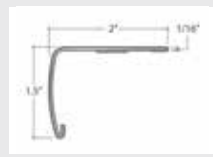

Showing Tavern Oak for Trim Reference

Coordinating Moldings

Canada Version

USA Special Order Moldings Available from Versatrim

Amazing 537

SlimTrim with Track and Shim

VersaEdge Extra Tall

Moisture Proof Quarter Round

SlimCap with Track and Shim

Product Colour	SlimTrim SKU Number	VersaEdge SKU Number	Quarter Round SKU Number	SlimCap SKU Number
537 060 Naturally Oiled Oak	SLT-113780	VEX-113780	MRQR-113780	SCAP-113780
537 054 Smokey Oak	SLT-113786	VEX-113786	MRQR-113786	SCAP-113786
537 412 Tavern Oak	SLT-113781	VEX-113781	MRQR-113781	SCAP-113781
537 053 Heritage Oak	SLT-113782	VEX-113782	MRQR-113782	SCAP-113782
537 047 Arctic Oak	SLT-113784	VEX-113784	MRQR-113784	SCAP-113784
537 048 Nickel Finished Oak	SLT-113785	VEX-113785	MRQR-113785	SCAP-113785
537 006 Espresso Oak	SLT-113783	VEX-113783	MRQR-113783	SCAP-113783
537 078 Carbonized Oak	SLT-113787	VEX-113787	MRQR-113787	SCAP-113787