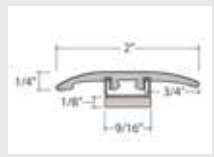

Showing Tavern Oak for Trim Reference

Coordinating Moldings

Canada Version

USA Special Order Moldings Available from Versatrim

Amazing 537

SlimTrim with Track and Shim

VersaEdge Extra Tall

Moisture Proof Quarter Round