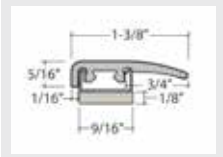

Coordinating Moldings

Canada Version

USA Special Order Moldings Available from Versatrim

Amazing 537

Product Colour	SlimTrim SKU Number	VersaEdge SKU Number	Quarter Round SKU Number	SlimCap SKU Number
537 060 Naturally Oiled Oak	SLT-113780	VEX-113780	MRQR-113780	SCAP-113780
537 054 Smokey Oak	SLT-113786	VEX-113786	MRQR-113786	SCAP-113786
537 412 Tavern Oak	SLT-113781	VEX-113781	MRQR-113781	SCAP-113781
537 053 Heritage Oak	SLT-113782	VEX-113782	MRQR-113782	SCAP-113782
537 047 Arctic Oak	SLT-113784	VEX-113784	MRQR-113784	SCAP-113784
537 048 Nickel Finished Oak	SLT-113785	VEX-113785	MRQR-113785	SCAP-113785
537 006 Espresso Oak	SLT-113783	VEX-113783	MRQR-113783	SCAP-113783
537 078 Carbonized Oak	SLT-113787	VEX-113787	MRQR-113787	SCAP-113787

Showing Heritage Oak Limestone for Trim Reference