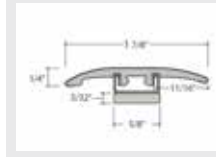

Exact-Match Moldings

Stocked and Sold by Next Floor

Canada Version

Amazing 537

3 in 1 with Track and Shim

Length: 94" (238.7 cm)
Pieces/Carton: 20
Lb/Carton: 35
Cartons/Pallet: 36
Lb/Pallet: 1260

Tall Stair Nose Cap

Length: 94" (238.7 cm)
Pieces/Carton: 10
Lb/Carton: 20
Cartons/Pallet: 80
Lb/Pallet: 1600

Product Colour	3 in 1 with Track & Shim SKU Number	Tall Stair Nose Cap SKU Number
537 006 Espresso Oak	TH537006	TN537006
537 047 Arctic Oak	TH537047	TN537047
537 048 Nickle Finished Oak	TH537048	TN537048
537 005 Country Squire	TH537005	TN537005
537 060 Naturally Oiled Oak	TH537060	TN537060
537 054 Smokey Oak	TH537054	TH537054
537 412 Tavern Oak	TH537412	TN537412
537 824 Cabin Multi-Strip	TH537824	TN537824