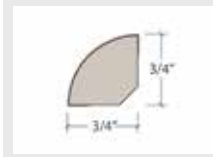

Coordinating Moldings

Canada Version

USA Special Order Moldings Available from Versatrim

Amazing 537

Product Colour	SlimTrim SKU Number	VersaEdge SKU Number	Quarter Round SKU Number	SlimCap SKU Number
537 060 Naturally Oiled Oak	SLT-113780	VEX-113780	MRQR-113780	SCAP-113780
537 054 Smokey Oak	SLT-113786	VEX-113786	MRQR-113786	SCAP-113786
537 412 Tavern Oak	SLT-113781	VEX-113781	MRQR-113781	SCAP-113781
537 053 Heritage Oak	SLT-113782	VEX-113782	MRQR-113782	SCAP-113782
537 047 Arctic Oak	SLT-113784	VEX-113784	MRQR-113784	SCAP-113784
537 048 Nickel Finished Oak	SLT-113785	VEX-113785	MRQR-113785	SCAP-113785
537 006 Espresso Oak	SLT-113783	VEX-113783	MRQR-113783	SCAP-113783
537 078 Carbonized Oak	SLT-113787	VEX-113787	MRQR-113787	SCAP-113787

Showing Heritage Oak Limestone for Trim Reference