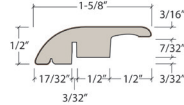

Exact-Match Moldings

Stocked and Sold by Next Floor

Forest Hill 627

**Reducer
With Track**

Length: 94" (238.7 cm)
 Pieces/Carton: 20
 Lb/Carton: 35
 Cartons/Pallet: 36
 Lb/Pallet: 1260

**T-Mold
With Track**

Length: 94" (238.7 cm)
 Pieces/Carton: 20
 Lb/Carton: 35
 Cartons/Pallet: 36
 Lb/Pallet: 1260

**Stair Nose
With Track**

Length: 94" (238.7 cm)
 Pieces/Carton: 10
 Lb/Carton: 20
 Cartons/Pallet: 80
 Lb/Pallet: 1600