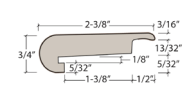

Exact-Match Moldings

Stocked and Sold by Next Floor

Forest Hill 627

**Reducer
With Track**

Length: 94" (238.7 cm)
 Pieces/Carton: 20
 Lb/Carton: 35
 Cartons/Pallet: 36
 Lb/Pallet: 1260

**T-Mold
With Track**

Length: 94" (238.7 cm)
 Pieces/Carton: 20
 Lb/Carton: 35
 Cartons/Pallet: 36
 Lb/Pallet: 1260

**Stair Nose
With Track**

Length: 94" (238.7 cm)
 Pieces/Carton: 10
 Lb/Carton: 20
 Cartons/Pallet: 80
 Lb/Pallet: 1600