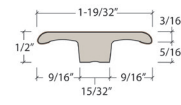

Exact-Match Moldings

Stocked and Sold by Next Floor

Forest Hill 627

**Reducer
With Track**

Length: 94" (238.7 cm)
 Pieces/Carton: 20
 Lb/Carton: 35
 Cartons/Pallet: 36
 Lb/Pallet: 1260

**T-Mold
With Track**

Length: 94" (238.7 cm)
 Pieces/Carton: 20
 Lb/Carton: 35
 Cartons/Pallet: 36
 Lb/Pallet: 1260

**Stair Nose
With Track**

Length: 94" (238.7 cm)
 Pieces/Carton: 10
 Lb/Carton: 20
 Cartons/Pallet: 80
 Lb/Pallet: 1600