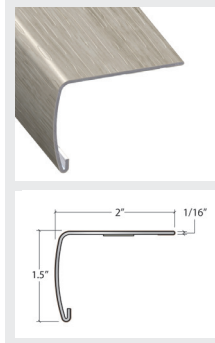

Showing Natural Oak for Trim Reference

Coordinating Moldings

USA Special Order Moldings Available from Versatrim

Everwood 547

SlimTrim with Track and Shim

VersaEdge Extra Tall

Moisture Proof Quarter Round

SlimCap with Track and Shim

Product Colour	SlimTrim SKU Number	VersaEdge SKU Number	Quarter Round SKU Number	SlimCap SKU Number
547 007 Khaki Oak	SLT-114812	VEX-114812	MRQR-114812	SCAP-114812
547 009 Natural Oak	SLT-114809	VEX-114809	MRQR-114809	SCAP-114809
547 013 Gunstock	SLT-114811	VEX-114811	MRQR-114811	SCAP-114811
547 011 Rustic Charm	SLT-115034	VEX-115034	MRQR-115034	SCAP-115034
547 002 Glacier	SLT-114810	VEX-114810	MRQR-114810	SCAP-114810
547 005 Pewter Plate	SLT-114819	VEX-114819	MRQR-114819	SCAP-114819
547 003 Latte	SLT-114807	VEX-114807	MRQR-114807	SCAP-114807
547 016 Weathered Oak	SLT-114808	VEX-114808	MRQR-114808	SCAP-114808