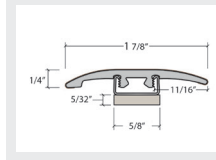

Exact-Match Moldings

Stocked and Sold by Next Floor

Everwood 547

3 in 1 with Track and Shim

Length: 94" (238.7 cm)
Pieces/Carton: 20
Lb/Carton: 35
Cartons/Pallet: 36
Lb/Pallet: 1260

Tall Stair Nose Cap

Length: 94" (238.7 cm)
Pieces/Carton: 10
Lb/Carton: 20
Cartons/Pallet: 80
Lb/Pallet: 1600