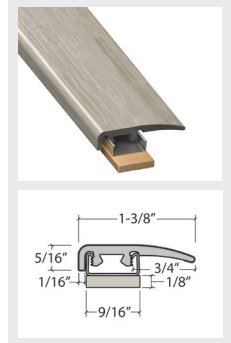

Showing Natural Oak for Trim Reference

Coordinating Moldings

USA Special Order Moldings Available from Versatrim

Everwood 547

SlimTrim with Track and Shim

VersaEdge Extra Tall

Moisture Proof Quarter Round

SlimCap with Track and Shim

Product Colour	SlimTrim SKU Number	VersaEdge SKU Number	Quarter Round SKU Number	SlimCap SKU Number
547 007 Khaki Oak	SLT-114812	VEX-114812	MRQR-114812	SCAP-114812
547 009 Natural Oak	SLT-114809	VEX-114809	MRQR-114809	SCAP-114809
547 013 Gunstock	SLT-114811	VEX-114811	MRQR-114811	SCAP-114811
547 011 Rustic Charm	SLT-115034	VEX-115034	MRQR-115034	SCAP-115034
547 002 Glacier	SLT-114810	VEX-114810	MRQR-114810	SCAP-114810
547 005 Pewter Plate	SLT-114819	VEX-114819	MRQR-114819	SCAP-114819
547 003 Latte	SLT-114807	VEX-114807	MRQR-114807	SCAP-114807
547 016 Weathered Oak	SLT-114808	VEX-114808	MRQR-114808	SCAP-114808