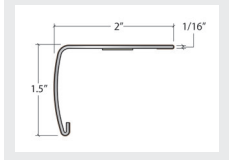

Exact-Match Moldings

Stocked and Sold by Next Floor

Everwood 547

3 in 1 with Track and Shim

Length: 94" (238.7 cm)
Pieces/Carton: 20
Lb/Carton: 35
Cartons/Pallet: 36
Lb/Pallet: 1260

Tall Stair Nose Cap

Length: 94" (238.7 cm)
Pieces/Carton: 10
Lb/Carton: 20
Cartons/Pallet: 80
Lb/Pallet: 1600