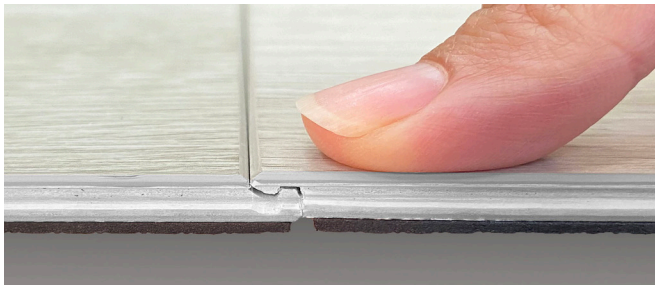

Handle Boards

HB562NF
5 per carton (72lb)

Strap Set

SS562NF
5 per carton (55 lb)

Folders

3P562NF
20 per carton (110 lb)

Click-Together Floating Floor

For matching tongue and groove glue down floor see style Center Point 464.