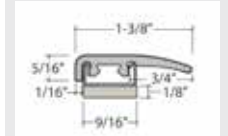

Coordinating Moldings

Stocked and Sold by Next Floor

Regatta 303

**Reducer
With Track**

Length: 94" (239 cm)
Pieces/Carton: 20
Lb/Carton: 31
Cartons/Pallet: 36

**T-Mold
With Track**

Length: 94" (239 cm)
Pieces/Carton: 25
Lb/Carton: 37
Cartons/Pallet: 36

**Stair Nose
With Track**

Length: 94" (239 cm)
Pieces/Carton: 10
Lb/Carton: 40
Cartons/Pallet: 80

Product Colour	Reducer With Track SKU Number	T-Mold With Track SKU Number	Stair Nose With Track SKU Number
303 011 Icelandic Oak	RD303011	TM303011	SN303011
303 010 Silverton Oak	RD303010	TM303010	SN303010
303 003 Sand	RD303003	TM303003	SN303003
303 006 Platinum Blonde	RD303006	TM303006	SN303006
303 004 Organic Oak	RD303004	TM303004	SN303004
303 007 Spiced Oak	RD303007	TM303007	SN303007
303 009 Heritage Oak	RD303009	TM303009	SN303009
303 005 Barkwood	RD303005	TM303005	SN303005

Coordinating Moldings

USA Special Order Moldings Available from Versatrim

Regatta 303

SlimTrim with Track and Shim

VersaEdge Extra Tall

Moisture Proof Quarter Round

SlimCap with Track and Shim

Product Colour	SlimTrim SKU Number	VersaEdge SKU Number	Quarter Round SKU Number	SlimCap SKU Number
303 011 Icelandic Oak	SLT-122065	VEX-122065	MRQR-122065	SCAP-122065
303 010 Silverton Oak	SLT-122066	VEX-122066	MRQR-122066	SCAP-122066
303 006 Platinum Blonde	SLT-122067	VEX-122067	MRQR-122067	SCAP-122067
303 003 Sand	SLT-122068	VEX-122068	MRQR-122068	SCAP-122068
303 004 Organic Oak	SLT-122070	VEX-122070	MRQR-122070	SCAP-122070
303 007 Spiced Oak	SLT-122069	VEX-122069	MRQR-122069	SCAP-122069
303 009 Heritage Oak	SLT-122071	VEX-122071	MRQR-122071	SCAP-122071
303 005 Barkwood	SLT-122072	VEX-122072	MRQR-122072	SCAP-122072