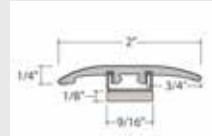

Coordinating Moldings

Stocked and Sold by Next Floor

Regatta 303

**Reducer
With Track**

Length: 94" (239 cm)
Pieces/Carton: 20
Lb/Carton: 31
Cartons/Pallet: 36

**T-Mold
With Track**

Length: 94" (239 cm)
Pieces/Carton: 25
Lb/Carton: 37
Cartons/Pallet: 36

**Stair Nose
With Track**

Length: 94" (239 cm)
Pieces/Carton: 10
Lb/Carton: 40
Cartons/Pallet: 80

Product Colour	Reducer With Track SKU Number	T-Mold With Track SKU Number	Stair Nose With Track SKU Number
303 011 Icelandic Oak	RD303011	TM303011	SN303011
303 010 Silverton Oak	RD303010	TM303010	SN303010
303 003 Sand	RD303003	TM303003	SN303003
303 006 Platinum Blonde	RD303006	TM303006	SN303006
303 004 Organic Oak	RD303004	TM303004	SN303004
303 007 Spiced Oak	RD303007	TM303007	SN303007
303 009 Heritage Oak	RD303009	TM303009	SN303009
303 005 Barkwood	RD303005	TM303005	SN303005

Coordinating Moldings

USA Special Order Moldings Available from Versatrim

Regatta 303

SlimTrim with Track and Shim

VersaEdge Extra Tall

Moisture Proof Quarter Round

SlimCap with Track and Shim

Product Colour	SlimTrim SKU Number	VersaEdge SKU Number	Quarter Round SKU Number	SlimCap SKU Number
303 011 Icelandic Oak	SLT-122065	VEX-122065	MRQR-122065	SCAP-122065
303 010 Silverton Oak	SLT-122066	VEX-122066	MRQR-122066	SCAP-122066
303 006 Platinum Blonde	SLT-122067	VEX-122067	MRQR-122067	SCAP-122067
303 003 Sand	SLT-122068	VEX-122068	MRQR-122068	SCAP-122068
303 004 Organic Oak	SLT-122070	VEX-122070	MRQR-122070	SCAP-122070
303 007 Spiced Oak	SLT-122069	VEX-122069	MRQR-122069	SCAP-122069
303 009 Heritage Oak	SLT-122071	VEX-122071	MRQR-122071	SCAP-122071
303 005 Barkwood	SLT-122072	VEX-122072	MRQR-122072	SCAP-122072