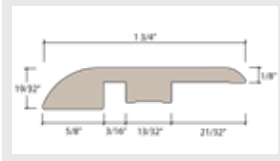

Coordinating Moldings

Stocked and Sold by Next Floor

Regatta 303

**Reducer
With Track**

Length: 94" (239 cm)
Pieces/Carton: 20
Lb/Carton: 31
Cartons/Pallet: 36

**T-Mold
With Track**

Length: 94" (239 cm)
Pieces/Carton: 25
Lb/Carton: 37
Cartons/Pallet: 36

**Stair Nose
With Track**

Length: 94" (239 cm)
Pieces/Carton: 10
Lb/Carton: 40
Cartons/Pallet: 80

Product Colour	Reducer With Track SKU Number	T-Mold With Track SKU Number	Stair Nose With Track SKU Number
303 011 Icelandic Oak	RD303011	TM303011	SN303011
303 010 Silverton Oak	RD303010	TM303010	SN303010
303 003 Sand	RD303003	TM303003	SN303003
303 006 Platinum Blonde	RD303006	TM303006	SN303006
303 004 Organic Oak	RD303004	TM303004	SN303004
303 007 Spiced Oak	RD303007	TM303007	SN303007
303 009 Heritage Oak	RD303009	TM303009	SN303009
303 005 Barkwood	RD303005	TM303005	SN303005