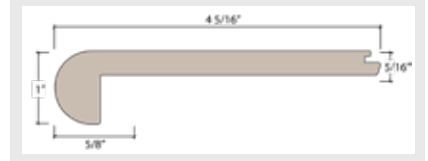

Coordinating Moldings

Stocked and Sold by Next Floor

Regatta 303

**Reducer
With Track**

Length: 94" (239 cm)
Pieces/Carton: 20
Lb/Carton: 31
Cartons/Pallet: 36

**T-Mold
With Track**

Length: 94" (239 cm)
Pieces/Carton: 25
Lb/Carton: 37
Cartons/Pallet: 36

**Stair Nose
With Track**

Length: 94" (239 cm)
Pieces/Carton: 10
Lb/Carton: 40
Cartons/Pallet: 80

Product Colour	Reducer With Track SKU Number	T-Mold With Track SKU Number	Stair Nose With Track SKU Number
303 011 Icelandic Oak	RD303011	TM303011	SN303011
303 010 Silverton Oak	RD303010	TM303010	SN303010
303 003 Sand	RD303003	TM303003	SN303003
303 006 Platinum Blonde	RD303006	TM303006	SN303006
303 004 Organic Oak	RD303004	TM303004	SN303004
303 007 Spiced Oak	RD303007	TM303007	SN303007
303 009 Heritage Oak	RD303009	TM303009	SN303009
303 005 Barkwood	RD303005	TM303005	SN303005