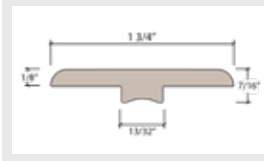

Coordinating Moldings

Stocked and Sold by Next Floor

Regatta 303

**Reducer
With Track**

Length: 94" (239 cm)
Pieces/Carton: 20
Lb/Carton: 31
Cartons/Pallet: 36

**T-Mold
With Track**

Length: 94" (239 cm)
Pieces/Carton: 25
Lb/Carton: 37
Cartons/Pallet: 36

**Stair Nose
With Track**

Length: 94" (239 cm)
Pieces/Carton: 10
Lb/Carton: 40
Cartons/Pallet: 80

Product Colour	Reducer With Track SKU Number	T-Mold With Track SKU Number	Stair Nose With Track SKU Number
303 011 Icelandic Oak	RD303011	TM303011	SN303011
303 010 Silverton Oak	RD303010	TM303010	SN303010
303 003 Sand	RD303003	TM303003	SN303003
303 006 Platinum Blonde	RD303006	TM303006	SN303006
303 004 Organic Oak	RD303004	TM303004	SN303004
303 007 Spiced Oak	RD303007	TM303007	SN303007
303 009 Heritage Oak	RD303009	TM303009	SN303009
303 005 Barkwood	RD303005	TM303005	SN303005

Coordinating Moldings

USA Special Order Moldings Available from Versatrim

Regatta 303

SlimTrim with Track and Shim

VersaEdge Extra Tall

Moisture Proof Quarter Round

SlimCap with Track and Shim

Product Colour	SlimTrim SKU Number	VersaEdge SKU Number	Quarter Round SKU Number	SlimCap SKU Number
303 011 Icelandic Oak	SLT-122065	VEX-122065	MRQR-122065	SCAP-122065
303 010 Silverton Oak	SLT-122066	VEX-122066	MRQR-122066	SCAP-122066
303 006 Platinum Blonde	SLT-122067	VEX-122067	MRQR-122067	SCAP-122067
303 003 Sand	SLT-122068	VEX-122068	MRQR-122068	SCAP-122068
303 004 Organic Oak	SLT-122070	VEX-122070	MRQR-122070	SCAP-122070
303 007 Spiced Oak	SLT-122069	VEX-122069	MRQR-122069	SCAP-122069
303 009 Heritage Oak	SLT-122071	VEX-122071	MRQR-122071	SCAP-122071
303 005 Barkwood	SLT-122072	VEX-122072	MRQR-122072	SCAP-122072