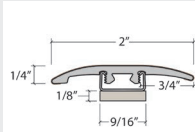

SlimTrim with Track and Shim

VersaEdge Extra Tall

Moisture Proof Quarter Round

SlimCap with Track and Shim

Product Colour	SlimTrim SKU Number	VersaEdge SKU Number	Quarter Round SKU Number	SlimCap SKU Number
424 001 Whitewash	SLT-113801	VEX-113801	MRQR-113801	SCAP-113801
424 505 Sterling Limestone	SLT-113800	VEX-113800	MRQR-113800	SCAP-113800