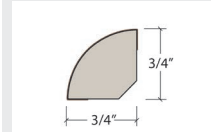

SlimTrim with Track and Shim

VersaEdge Extra Tall

Moisture Proof Quarter Round

SlimCap with Track and Shim

Product Colour	SlimTrim SKU Number	VersaEdge SKU Number	Quarter Round SKU Number	SlimCap SKU Number
424 001 Whitewash	SLT-113801	VEX-113801	MRQR-113801	SCAP-113801
424 505 Sterling Limestone	SLT-113800	VEX-113800	MRQR-113800	SCAP-113800