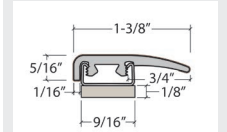

SlimTrim with Track and Shim

VersaEdge Extra Tall

Moisture Proof Quarter Round

SlimCap with Track and Shim

Product Colour	SlimTrim SKU Number	VersaEdge SKU Number	Quarter Round SKU Number	SlimCap SKU Number
424 001 Whitewash	SLT-113801	VEX-113801	MRQR-113801	SCAP-113801
424 505 Sterling Limestone	SLT-113800	VEX-113800	MRQR-113800	SCAP-113800