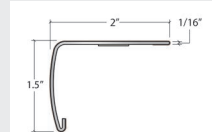

SlimTrim with Track and Shim

VersaEdge Extra Tall

Moisture Proof Quarter Round

SlimCap with Track and Shim

Product Colour	SlimTrim SKU Number	VersaEdge SKU Number	Quarter Round SKU Number	SlimCap SKU Number
424 001 Whitewash	SLT-113801	VEX-113801	MRQR-113801	SCAP-113801
424 505 Sterling Limestone	SLT-113800	VEX-113800	MRQR-113800	SCAP-113800

Showing Sterling Limestone for Trim Reference