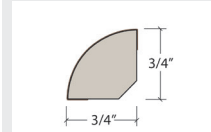

Coordinating Moldings

USA Special Order Moldings Available from Versatrim

Coastal Resort 439

SlimTrim with Track and Shim

VersaEdge Extra Tall

Moisture Proof Quarter Round

SlimCap with Track and Shim

Product Colour	SlimTrim SKU Number	VersaEdge SKU Number	Quarter Round SKU Number	SlimCap SKU Number
439 002 Light Twine	SLT-115940	VEX-115940	MRQR-115940	SCAP-115940
439 005 Ages Driftwood	SLT-115941	VEX-115941	MRQR-115941	SCAP-115941
439 026 Dovetail Gray	SLT-115942	VEX-115942	MRQR-115942	SCAP-115942
439 043 Salted Caramel	SLT-115943	VEX-115943	MRQR-115943	SCAP-115943
439 051 Mineral White Maple	SLT-115944	VEX-115944	MRQR-115944	SCAP-115944
439 011 Shaded Walnut	SLT-115945	VEX-115945	MRQR-115945	SCAP-115945