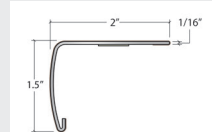

Coordinating Moldings

USA Special Order Moldings Available from Versatrim

Coastal Resort 439

SlimTrim with Track and Shim

VersaEdge Extra Tall

Moisture Proof Quarter Round

SlimCap with Track and Shim

Product Colour	SlimTrim SKU Number	VersaEdge SKU Number	Quarter Round SKU Number	SlimCap SKU Number
439 002 Light Twine	SLT-115940	VEX-115940	MRQR-115940	SCAP-115940
439 005 Ages Driftwood	SLT-115941	VEX-115941	MRQR-115941	SCAP-115941
439 026 Dovetail Gray	SLT-115942	VEX-115942	MRQR-115942	SCAP-115942
439 043 Salted Caramel	SLT-115943	VEX-115943	MRQR-115943	SCAP-115943
439 051 Mineral White Maple	SLT-115944	VEX-115944	MRQR-115944	SCAP-115944
439 011 Shaded Walnut	SLT-115945	VEX-115945	MRQR-115945	SCAP-115945