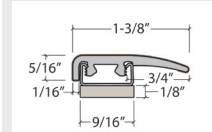

Coordinating Moldings

USA Special Order Moldings Available from Versatrim

Coastal Resort 439

SlimTrim with Track and Shim

VersaEdge Extra Tall

Moisture Proof Quarter Round

SlimCap with Track and Shim

Product Colour	SlimTrim SKU Number	VersaEdge SKU Number	Quarter Round SKU Number	SlimCap SKU Number
439 002 Light Twine	SLT-115940	VEX-115940	MRQR-115940	SCAP-115940
439 005 Ages Driftwood	SLT-115941	VEX-115941	MRQR-115941	SCAP-115941
439 026 Dovetail Gray	SLT-115942	VEX-115942	MRQR-115942	SCAP-115942
439 043 Salted Caramel	SLT-115943	VEX-115943	MRQR-115943	SCAP-115943
439 051 Mineral White Maple	SLT-115944	VEX-115944	MRQR-115944	SCAP-115944
439 011 Shaded Walnut	SLT-115945	VEX-115945	MRQR-115945	SCAP-115945