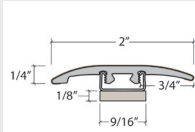

Coordinating Moldings

USA Special Order Moldings Available from Versatrim

Coastal Resort 439

SlimTrim with Track and Shim

VersaEdge Extra Tall

Moisture Proof Quarter Round

SlimCap with Track and Shim

Product Colour	SlimTrim SKU Number	VersaEdge SKU Number	Quarter Round SKU Number	SlimCap SKU Number
439 002 Light Twine	SLT-115940	VEX-115940	MRQR-115940	SCAP-115940
439 005 Ages Driftwood	SLT-115941	VEX-115941	MRQR-115941	SCAP-115941
439 026 Dovetail Gray	SLT-115942	VEX-115942	MRQR-115942	SCAP-115942
439 043 Salted Caramel	SLT-115943	VEX-115943	MRQR-115943	SCAP-115943
439 051 Mineral White Maple	SLT-115944	VEX-115944	MRQR-115944	SCAP-115944
439 011 Shaded Walnut	SLT-115945	VEX-115945	MRQR-115945	SCAP-115945