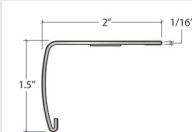

Coordinating Moldings

USA Special Order Moldings Available from Versatrim

Donnington 450

SlimTrim with Track and Shim

VersaEdge Extra Tall

Moisture Proof Quarter Round

SlimCap with Track and Shim

Product Colour	SlimTrim SKU Number	VersaEdge SKU Number	Quarter Round SKU Number	SlimCap SKU Number
450 545 Natural Oak	SLT-122091	VEX-122091	MRQR-122091	SCAP-122091
450 503 Vanilla Hickory	SLT-122096	VEX-122096	MRQR-122096	SCAP-122096
450 508 Heritage Oak	SLT-122093	VEX-122093	MRQR-122093	SCAP-122093
450 544 Mocha Oak	SLT-122092	VEX-122092	MRQR-122092	SCAP-122092
450 500 Modern Hickory	SLT-122095	VEX-122095	MRQR-122095	SCAP-122095
450 543 Silver Oak	SLT-122094	VEX-122094	MRQR-122094	SCAP-122094