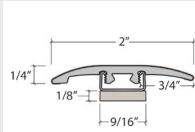

Coordinating Moldings

USA Special Order Moldings Available from Versatrim

Donnington 450

SlimTrim with Track and Shim

VersaEdge Extra Tall

Moisture Proof Quarter Round

SlimCap with Track and Shim

Product Colour	SlimTrim SKU Number	VersaEdge SKU Number	Quarter Round SKU Number	SlimCap SKU Number
450 545 Natural Oak	SLT-122091	VEX-122091	MRQR-122091	SCAP-122091
450 503 Vanilla Hickory	SLT-122096	VEX-122096	MRQR-122096	SCAP-122096
450 508 Heritage Oak	SLT-122093	VEX-122093	MRQR-122093	SCAP-122093
450 544 Mocha Oak	SLT-122092	VEX-122092	MRQR-122092	SCAP-122092
450 500 Modern Hickory	SLT-122095	VEX-122095	MRQR-122095	SCAP-122095
450 543 Silver Oak	SLT-122094	VEX-122094	MRQR-122094	SCAP-122094