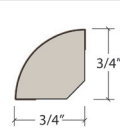

Coordinating Moldings

USA Special Order Moldings Available from Versatrim

Donnington 450

SlimTrim with Track and Shim

VersaEdge Extra Tall

Moisture Proof Quarter Round

SlimCap with Track and Shim

Product Colour	SlimTrim SKU Number	VersaEdge SKU Number	Quarter Round SKU Number	SlimCap SKU Number
450 545 Natural Oak	SLT-122091	VEX-122091	MRQR-122091	SCAP-122091
450 503 Vanilla Hickory	SLT-122096	VEX-122096	MRQR-122096	SCAP-122096
450 508 Heritage Oak	SLT-122093	VEX-122093	MRQR-122093	SCAP-122093
450 544 Mocha Oak	SLT-122092	VEX-122092	MRQR-122092	SCAP-122092
450 500 Modern Hickory	SLT-122095	VEX-122095	MRQR-122095	SCAP-122095
450 543 Silver Oak	SLT-122094	VEX-122094	MRQR-122094	SCAP-122094