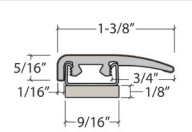

Coordinating Moldings

USA Special Order Moldings Available from Versatrim

Donnington 450

SlimTrim with Track and Shim

VersaEdge Extra Tall

Moisture Proof Quarter Round

SlimCap with Track and Shim

Product Colour	SlimTrim SKU Number	VersaEdge SKU Number	Quarter Round SKU Number	SlimCap SKU Number
450 545 Natural Oak	SLT-122091	VEX-122091	MRQR-122091	SCAP-122091
450 503 Vanilla Hickory	SLT-122096	VEX-122096	MRQR-122096	SCAP-122096
450 508 Heritage Oak	SLT-122093	VEX-122093	MRQR-122093	SCAP-122093
450 544 Mocha Oak	SLT-122092	VEX-122092	MRQR-122092	SCAP-122092
450 500 Modern Hickory	SLT-122095	VEX-122095	MRQR-122095	SCAP-122095
450 543 Silver Oak	SLT-122094	VEX-122094	MRQR-122094	SCAP-122094