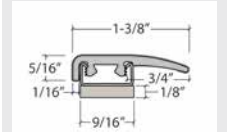

Coordinating Moldings

USA Special Order Moldings Available from Versatrim

Groundwork 423

SlimTrim with Track and Shim

VersaEdge Extra Tall

Moisture Proof Quarter Round

SlimCap with Track and Shim

Product Colour	SlimTrim SKU Number	VersaEdge SKU Number	Quarter Round SKU Number	SlimCap SKU Number
423 064 Belgian Linen	SLT-118386	VEX-118386	MRQR-118386	SCAP-118386
423 402 Pearl Oak	SLT-118384	VEX-118384	MRQR-118384	SCAP-118384
423 801 Natural Oak	SLT-113834	VEX-113834	MRQR-113834	SCAP-113834
423 808 Pewter Oak	SLT-113835	VEX-113835	MRQR-113835	SCAP-113835
423 412 Tavern Oak	SLT-113781	VEX-113781	MRQR-113781	SCAP-113781
423 308 Settlement Pine	SLT-113837	VEX-113837	MRQR-113837	SCAP-113837
423 824 Restoration Multi-Strip (Planks Vary)	SLT-113836	VEX-113836	MRQR-113836	SCAP-113836
423 204 Estate Oak	SLT-118385	VEX-118385	MRQR-118385	SCAP-118385

Showing Restoration Multi-Strip for Trim Reference