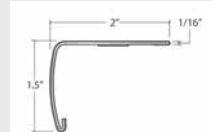

Coordinating Moldings

USA Special Order Moldings Available from Versatrim

Groundwork 423

SlimTrim with Track and Shim

VersaEdge Extra Tall

Moisture Proof Quarter Round

SlimCap with Track and Shim

Product Colour	SlimTrim SKU Number	VersaEdge SKU Number	Quarter Round SKU Number	SlimCap SKU Number
423 064 Belgian Linen	SLT-118386	VEX-118386	MRQR-118386	SCAP-118386
423 402 Pearl Oak	SLT-118384	VEX-118384	MRQR-118384	SCAP-118384
423 801 Natural Oak	SLT-113834	VEX-113834	MRQR-113834	SCAP-113834
423 808 Pewter Oak	SLT-113835	VEX-113835	MRQR-113835	SCAP-113835
423 412 Tavern Oak	SLT-113781	VEX-113781	MRQR-113781	SCAP-113781
423 308 Settlement Pine	SLT-113837	VEX-113837	MRQR-113837	SCAP-113837
423 824 Restoration Multi-Strip (Planks Vary)	SLT-113836	VEX-113836	MRQR-113836	SCAP-113836
423 204 Estate Oak	SLT-118385	VEX-118385	MRQR-118385	SCAP-118385

Showing Restoration Multi-Strip for Trim Reference