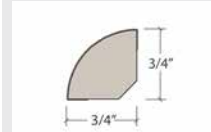

Coordinating Moldings

USA Special Order Moldings Available from Versatrim

Groundwork 423

SlimTrim with Track and Shim

VersaEdge Extra Tall

Moisture Proof Quarter Round

SlimCap with Track and Shim

Product Colour	SlimTrim SKU Number	VersaEdge SKU Number	Quarter Round SKU Number	SlimCap SKU Number
423 064 Belgian Linen	SLT-118386	VEX-118386	MRQR-118386	SCAP-118386
423 402 Pearl Oak	SLT-118384	VEX-118384	MRQR-118384	SCAP-118384
423 801 Natural Oak	SLT-113834	VEX-113834	MRQR-113834	SCAP-113834
423 808 Pewter Oak	SLT-113835	VEX-113835	MRQR-113835	SCAP-113835
423 412 Tavern Oak	SLT-113781	VEX-113781	MRQR-113781	SCAP-113781
423 308 Settlement Pine	SLT-113837	VEX-113837	MRQR-113837	SCAP-113837
423 824 Restoration Multi-Strip (Planks Vary)	SLT-113836	VEX-113836	MRQR-113836	SCAP-113836
423 204 Estate Oak	SLT-118385	VEX-118385	MRQR-118385	SCAP-118385

Showing Restoration Multi-Strip for Trim Reference