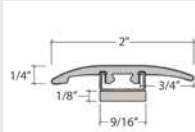

Coordinating Moldings

USA Special Order Moldings Available from Versatrim

Groundwork 423

SlimTrim with Track and Shim

VersaEdge Extra Tall

Moisture Proof Quarter Round

SlimCap with Track and Shim

Product Colour	SlimTrim SKU Number	VersaEdge SKU Number	Quarter Round SKU Number	SlimCap SKU Number
423 064 Belgian Linen	SLT-118386	VEX-118386	MRQR-118386	SCAP-118386
423 402 Pearl Oak	SLT-118384	VEX-118384	MRQR-118384	SCAP-118384
423 801 Natural Oak	SLT-113834	VEX-113834	MRQR-113834	SCAP-113834
423 808 Pewter Oak	SLT-113835	VEX-113835	MRQR-113835	SCAP-113835
423 412 Tavern Oak	SLT-113781	VEX-113781	MRQR-113781	SCAP-113781
423 308 Settlement Pine	SLT-113837	VEX-113837	MRQR-113837	SCAP-113837
423 824 Restoration Multi-Strip (Planks Vary)	SLT-113836	VEX-113836	MRQR-113836	SCAP-113836
423 204 Estate Oak	SLT-118385	VEX-118385	MRQR-118385	SCAP-118385

Showing Restoration Multi-Strip for Trim Reference