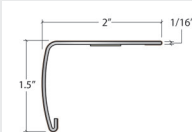

Coordinating Moldings

USA Special Order Moldings Available from Versatrim

Groundwork 423

SlimTrim with Track and Shim

VersaEdge Extra Tall

Moisture Proof Quarter Round

SlimCap with Track and Shim

Product Colour	SlimTrim SKU Number	VersaEdge SKU Number	Quarter Round SKU Number	SlimCap SKU Number
423 801 Natural Oak	SLT-113834	VEX-113834	MRQR-113834	SCAP-113834
423 808 Pewter Oak	SLT-113835	VEX-113835	MRQR-113835	SCAP-113835
423 824 Restoration Multi-Strip (Planks Vary)	SLT-113836	VEX-113836	MRQR-113836	SCAP-113836
423 308 Settlement Pine	SLT-113837	VEX-113837	MRQR-113837	SCAP-113837

Showing Restoration Multi-Strip for Trim Reference