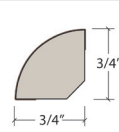

Coordinating Moldings

USA Special Order Moldings Available from Versatrim

Groundwork 423

SlimTrim with Track and Shim

VersaEdge Extra Tall

Moisture Proof Quarter Round

SlimCap with Track and Shim

Product Colour	SlimTrim SKU Number	VersaEdge SKU Number	Quarter Round SKU Number	SlimCap SKU Number
423 801 Natural Oak	SLT-113834	VEX-113834	MRQR-113834	SCAP-113834
423 808 Pewter Oak	SLT-113835	VEX-113835	MRQR-113835	SCAP-113835
423 824 Restoration Multi-Strip (Planks Vary)	SLT-113836	VEX-113836	MRQR-113836	SCAP-113836
423 308 Settlement Pine	SLT-113837	VEX-113837	MRQR-113837	SCAP-113837

Showing Restoration Multi-Strip for Trim Reference