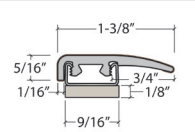

Coordinating Moldings

USA Special Order Moldings Available from Versatrim

Groundwork 423

SlimTrim with Track and Shim

VersaEdge Extra Tall

Moisture Proof Quarter Round

SlimCap with Track and Shim

Product Colour	SlimTrim SKU Number	VersaEdge SKU Number	Quarter Round SKU Number	SlimCap SKU Number
423 801 Natural Oak	SLT-113834	VEX-113834	MRQR-113834	SCAP-113834
423 808 Pewter Oak	SLT-113835	VEX-113835	MRQR-113835	SCAP-113835
423 824 Restoration Multi-Strip (Planks Vary)	SLT-113836	VEX-113836	MRQR-113836	SCAP-113836
423 308 Settlement Pine	SLT-113837	VEX-113837	MRQR-113837	SCAP-113837

Showing Restoration Multi-Strip for Trim Reference