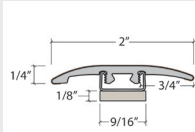

Coordinating Moldings

USA Special Order Moldings Available from Versatrim

Groundwork 423

SlimTrim with Track and Shim

VersaEdge Extra Tall

Moisture Proof Quarter Round

SlimCap with Track and Shim

Product Colour	SlimTrim SKU Number	VersaEdge SKU Number	Quarter Round SKU Number	SlimCap SKU Number
423 801 Natural Oak	SLT-113834	VEX-113834	MRQR-113834	SCAP-113834
423 808 Pewter Oak	SLT-113835	VEX-113835	MRQR-113835	SCAP-113835
423 824 Restoration Multi-Strip (Planks Vary)	SLT-113836	VEX-113836	MRQR-113836	SCAP-113836
423 308 Settlement Pine	SLT-113837	VEX-113837	MRQR-113837	SCAP-113837

Showing Restoration Multi-Strip for Trim Reference