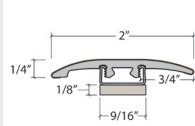

Coordinating Moldings

USA Special Order Moldings Available from Versatrim

Indestructible 415

SlimTrim with Track and Shim

VersaEdge Extra Tall

Moisture Proof Quarter Round

SlimCap with Track and Shim

Product Colour	SlimTrim SKU Number	VersaEdge SKU Number	Quarter Round SKU Number	SlimCap SKU Number
415 004 Ecu Oak	SLT-109332	VEX-109332	MRQR-109332	SCAP-109332
415 Weathered Oak	SLT-109324	VEX-109324	MRQR-109324	SCAP-109324
415 008 Umber Oak	SLT-109325	VEX-109325	MRQR-109325	SCAP-109325
415 038 Silver Oak	SLT-109323	VEX-109323	MRQR-109323	SCAP-109323
415 056 Pewter Oak	SLT-109327	VEX-109327	MRQR-109327	SCAP-109327
415 007 Charcoal Oak	SLT-109321	VEX-109321	MRQR-109321	SCAP-109321

Showing Ecu Oak for Trim Reference