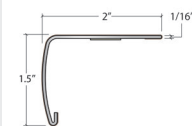

Coordinating Moldings

USA Special Order Moldings Available from Versatrim

Indestructible 415

SlimTrim with Track and Shim

VersaEdge Extra Tall

Moisture Proof Quarter Round

SlimCap with Track and Shim

Product Colour	SlimTrim SKU Number	VersaEdge SKU Number	Quarter Round SKU Number	SlimCap SKU Number
415 004 Ecu Oak	SLT-109332	VEX-109332	MRQR-109332	SCAP-109332
415 Weathered Oak	SLT-109324	VEX-109324	MRQR-109324	SCAP-109324
415 008 Umber Oak	SLT-109325	VEX-109325	MRQR-109325	SCAP-109325
415 038 Silver Oak	SLT-109323	VEX-109323	MRQR-109323	SCAP-109323
415 056 Pewter Oak	SLT-109327	VEX-109327	MRQR-109327	SCAP-109327
415 007 Charcoal Oak	SLT-109321	VEX-109321	MRQR-109321	SCAP-109321

Showing Ecu Oak for Trim Reference