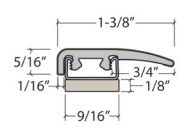

Coordinating Moldings

USA Special Order Moldings Available from Versatrim

Indestructible 415

SlimTrim with Track and Shim

VersaEdge Extra Tall

Moisture Proof Quarter Round

SlimCap with Track and Shim

Product Colour	SlimTrim SKU Number	VersaEdge SKU Number	Quarter Round SKU Number	SlimCap SKU Number
415 004 Ecu Oak	SLT-109332	VEX-109332	MRQR-109332	SCAP-109332
415 Weathered Oak	SLT-109324	VEX-109324	MRQR-109324	SCAP-109324
415 008 Umber Oak	SLT-109325	VEX-109325	MRQR-109325	SCAP-109325
415 038 Silver Oak	SLT-109323	VEX-109323	MRQR-109323	SCAP-109323
415 056 Pewter Oak	SLT-109327	VEX-109327	MRQR-109327	SCAP-109327
415 007 Charcoal Oak	SLT-109321	VEX-109321	MRQR-109321	SCAP-109321

Showing Ecu Oak for Trim Reference