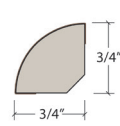

Coordinating Moldings

USA Special Order Moldings Available from Versatrim

Indestructible 415

SlimTrim with Track and Shim

VersaEdge Extra Tall

Moisture Proof Quarter Round

SlimCap with Track and Shim

Product Colour	SlimTrim SKU Number	VersaEdge SKU Number	Quarter Round SKU Number	SlimCap SKU Number
415 004 Ecu Oak	SLT-109332	VEX-109332	MRQR-109332	SCAP-109332
415 Weathered Oak	SLT-109324	VEX-109324	MRQR-109324	SCAP-109324
415 008 Umber Oak	SLT-109325	VEX-109325	MRQR-109325	SCAP-109325
415 038 Silver Oak	SLT-109323	VEX-109323	MRQR-109323	SCAP-109323
415 056 Pewter Oak	SLT-109327	VEX-109327	MRQR-109327	SCAP-109327
415 007 Charcoal Oak	SLT-109321	VEX-109321	MRQR-109321	SCAP-109321

Showing Ecu Oak for Trim Reference