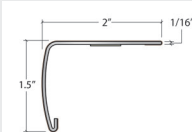

# Coordinating Moldings

USA Special Order Moldings Available from Versatrim

**Medalist 453**

**SlimTrim with Track and Shim**

**VersaEdge Extra Tall**

**Moisture Proof Quarter Round**

**SlimCap with Track and Shim**

Product Colour	SlimTrim SKU Number	VersaEdge SKU Number	Quarter Round SKU Number	SlimCap SKU Number
453 563 Driftwood Oak	SLT-121208	VEX-121208	MRQR-121208	SCAP-121208
453 442 Daylight Oak	SLT-121210	VEX-121210	MRQR-121210	SCAP-121210
453 430 Linen Oak	SLT-121209	VEX-121209	MRQR-121209	SCAP-121209
453 443 Summer Truffle Oak	SLT-121213	VEX-121213	MRQR-121213	SCAP-121213
453 558 Arrowhead Oak	SLT-121211	VEX-121211	MRQR-121211	SCAP-121211
453 223 Tree Swing Oak	SLT-121212	VEX-121212	MRQR-121212	SCAP-121212