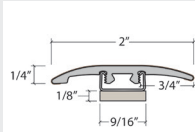

# Coordinating Moldings

USA Special Order Moldings Available from Versatrim

**Medalist 453**

**SlimTrim with Track and Shim**

**VersaEdge Extra Tall**

**Moisture Proof Quarter Round**

**SlimCap with Track and Shim**

Product Colour	SlimTrim SKU Number	VersaEdge SKU Number	Quarter Round SKU Number	SlimCap SKU Number
453 563 Driftwood Oak	SLT-121208	VEX-121208	MRQR-121208	SCAP-121208
453 442 Daylight Oak	SLT-121210	VEX-121210	MRQR-121210	SCAP-121210
453 430 Linen Oak	SLT-121209	VEX-121209	MRQR-121209	SCAP-121209
453 443 Summer Truffle Oak	SLT-121213	VEX-121213	MRQR-121213	SCAP-121213
453 558 Arrowhead Oak	SLT-121211	VEX-121211	MRQR-121211	SCAP-121211
453 223 Tree Swing Oak	SLT-121212	VEX-121212	MRQR-121212	SCAP-121212