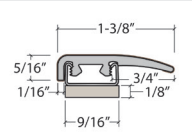

# Coordinating Moldings

USA Special Order Moldings Available from Versatrim

**Medalist 453**

**SlimTrim with Track and Shim**

**VersaEdge Extra Tall**

**Moisture Proof Quarter Round**

**SlimCap with Track and Shim**

Product Colour	SlimTrim SKU Number	VersaEdge SKU Number	Quarter Round SKU Number	SlimCap SKU Number
453 563 Driftwood Oak	SLT-121208	VEX-121208	MRQR-121208	SCAP-121208
453 442 Daylight Oak	SLT-121210	VEX-121210	MRQR-121210	SCAP-121210
453 430 Linen Oak	SLT-121209	VEX-121209	MRQR-121209	SCAP-121209
453 443 Summer Truffle Oak	SLT-121213	VEX-121213	MRQR-121213	SCAP-121213
453 558 Arrowhead Oak	SLT-121211	VEX-121211	MRQR-121211	SCAP-121211
453 223 Tree Swing Oak	SLT-121212	VEX-121212	MRQR-121212	SCAP-121212