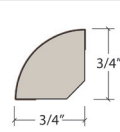

# Coordinating Moldings

USA Special Order Moldings Available from Versatrim

**Medalist 453**

**SlimTrim with Track and Shim**

**VersaEdge Extra Tall**

**Moisture Proof Quarter Round**

**SlimCap with Track and Shim**