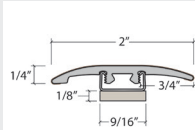

SlimTrim with Track and Shim

VersaEdge Extra Tall

Moisture Proof Quarter Round

SlimCap with Track and Shim

Product Colour	SlimTrim SKU Number	VersaEdge SKU Number	Quarter Round SKU Number	SlimCap SKU Number
446 104 Concrete	SLT-120741	VEX-120741	MRQR-120741	SCAP-120741
446 105 Sterling	SLT-120742	VEX-120742	MRQR-120742	SCAP-120742
446 102 Buff	SLT-120740	VEX-120740	MRQR-120740	SCAP-120740
446 101 Fossil	SLT-120739	VEX-120739	MRQR-120739	SCAP-120739
446 108 Carbon	SLT-120743	VEX-120743	MRQR-120743	SCAP-120743
446 121 Snowdrift	SLT-121201	VEX-121201	MRQR-121201	SCAP-121201

Showing Sterling for Trim Reference