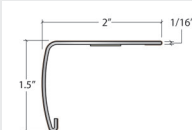

SlimTrim with Track and Shim

VersaEdge Extra Tall

Moisture Proof Quarter Round

SlimCap with Track and Shim

Product Colour	SlimTrim SKU Number	VersaEdge SKU Number	Quarter Round SKU Number	SlimCap SKU Number
446 104 Concrete	SLT-120741	VEX-120741	MRQR-120741	SCAP-120741
446 105 Sterling	SLT-120742	VEX-120742	MRQR-120742	SCAP-120742
446 102 Buff	SLT-120740	VEX-120740	MRQR-120740	SCAP-120740
446 101 Fossil	SLT-120739	VEX-120739	MRQR-120739	SCAP-120739
446 108 Carbon	SLT-120743	VEX-120743	MRQR-120743	SCAP-120743
446 121 Snowdrift	SLT-121201	VEX-121201	MRQR-121201	SCAP-121201

Showing Sterling for Trim Reference