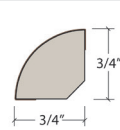

SlimTrim with Track and Shim

VersaEdge Extra Tall

Moisture Proof Quarter Round

SlimCap with Track and Shim

Product Colour	SlimTrim SKU Number	VersaEdge SKU Number	Quarter Round SKU Number	SlimCap SKU Number
446 104 Concrete	SLT-120741	VEX-120741	MRQR-120741	SCAP-120741
446 105 Sterling	SLT-120742	VEX-120742	MRQR-120742	SCAP-120742
446 102 Buff	SLT-120740	VEX-120740	MRQR-120740	SCAP-120740
446 101 Fossil	SLT-120739	VEX-120739	MRQR-120739	SCAP-120739
446 108 Carbon	SLT-120743	VEX-120743	MRQR-120743	SCAP-120743
446 121 Snowdrift	SLT-121201	VEX-121201	MRQR-121201	SCAP-121201