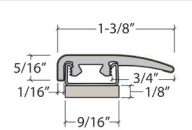

SlimTrim with Track and Shim

VersaEdge Extra Tall

Moisture Proof Quarter Round

SlimCap with Track and Shim

Product Colour	SlimTrim SKU Number	VersaEdge SKU Number	Quarter Round SKU Number	SlimCap SKU Number
446 104 Concrete	SLT-120741	VEX-120741	MRQR-120741	SCAP-120741
446 105 Sterling	SLT-120742	VEX-120742	MRQR-120742	SCAP-120742
446 102 Buff	SLT-120740	VEX-120740	MRQR-120740	SCAP-120740
446 101 Fossil	SLT-120739	VEX-120739	MRQR-120739	SCAP-120739
446 108 Carbon	SLT-120743	VEX-120743	MRQR-120743	SCAP-120743
446 121 Snowdrift	SLT-121201	VEX-121201	MRQR-121201	SCAP-121201

Showing Sterling for Trim Reference