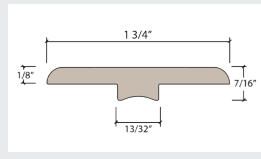

# Coordinating Moldings

Stocked and Sold by Next Floor

Water's Edge 301

**Reducer  
With Track**

Length: 94" (239 cm)  
Pieces/Carton: 20  
Lb/Carton: 31  
Cartons/Pallet: 36

**T-Mold  
With Track**

Length: 94" (239 cm)  
Pieces/Carton: 25  
Lb/Carton: 37  
Cartons/Pallet: 36

**Stair Nose  
With Track**

Length: 94" (239 cm)  
Pieces/Carton: 10  
Lb/Carton: 40  
Cartons/Pallet: 80

Product Colour	Reducer With Track SKU Number	T-Mold With Track SKU Number	Stair Nose With Track SKU Number
301 001 Beach House	RD301001	TM301001	SN301001
301 002 Sand Dunes	RD301002	TM301002	SN301002
301 003 Lake House	RD301003	TM301003	SN301003
301 004 Glacier	RD301004	TM301004	SN301004
301 005 Boardwalk	RD301005	TM301005	SN301005
301 006 Urban Oak	RD301006	TM301006	SN301006
301 007 London Fog	RD301007	TM301007	SN301007
301 008 Ledgerock	RD301008	TM301008	SN301008