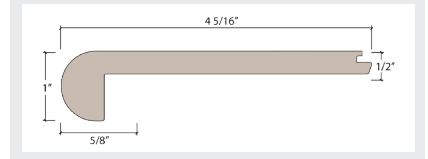

# Coordinating Moldings

Stocked and Sold by Next Floor

Water's Edge 301

**Reducer  
With Track**

Length: 94" (239 cm)  
Pieces/Carton: 20  
Lb/Carton: 31  
Cartons/Pallet: 36

**T-Mold  
With Track**

Length: 94" (239 cm)  
Pieces/Carton: 25  
Lb/Carton: 37  
Cartons/Pallet: 36

**Stair Nose  
With Track**

Length: 94" (239 cm)  
Pieces/Carton: 10  
Lb/Carton: 40  
Cartons/Pallet: 80

Product Colour	Reducer With Track SKU Number	T-Mold With Track SKU Number	Stair Nose With Track SKU Number
301 001 Beach House	RD301001	TM301001	SN301001
301 002 Sand Dunes	RD301002	TM301002	SN301002
301 003 Lake House	RD301003	TM301003	SN301003
301 004 Glacier	RD301004	TM301004	SN301004
301 005 Boardwalk	RD301005	TM301005	SN301005
301 006 Urban Oak	RD301006	TM301006	SN301006
301 007 London Fog	RD301007	TM301007	SN301007
301 008 Ledgerock	RD301008	TM301008	SN301008