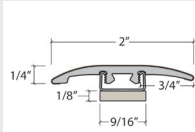

# Coordinating Moldings

Stocked and Sold by Next Floor

Water's Edge 301

**Reducer  
With Track**

Length: 94" (239 cm)  
Pieces/Carton: 20  
Lb/Carton: 31  
Cartons/Pallet: 36

**T-Mold  
With Track**

Length: 94" (239 cm)  
Pieces/Carton: 25  
Lb/Carton: 37  
Cartons/Pallet: 36

**Stair Nose  
With Track**

Length: 94" (239 cm)  
Pieces/Carton: 10  
Lb/Carton: 40  
Cartons/Pallet: 80

Product Colour	Reducer With Track SKU Number	T-Mold With Track SKU Number	Stair Nose With Track SKU Number
301 001 Beach House	RD301001	TM301001	SN301001
301 002 Sand Dunes	RD301002	TM301002	SN301002
301 003 Lake House	RD301003	TM301003	SN301003
301 004 Glacier	RD301004	TM301004	SN301004
301 005 Boardwalk	RD301005	TM301005	SN301005
301 006 Urban Oak	RD301006	TM301006	SN301006
301 007 London Fog	RD301007	TM301007	SN301007
301 008 Ledgerock	RD301008	TM301008	SN301008

# Coordinating Moldings

USA Special Order Moldings Available from Versatrim

Water's Edge 301

**SlimTrim with Track and Shim**

**VersaEdge Extra Tall**

**Moisture Proof Quarter Round**

**SlimCap with Track and Shim**