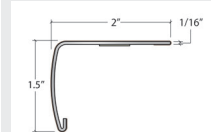

# Coordinating Moldings

Stocked and Sold by Next Floor

Water's Edge 301

**Reducer  
With Track**

Length: 94" (239 cm)  
Pieces/Carton: 20  
Lb/Carton: 31  
Cartons/Pallet: 36

**T-Mold  
With Track**

Length: 94" (239 cm)  
Pieces/Carton: 25  
Lb/Carton: 37  
Cartons/Pallet: 36

# Coordinating Moldings

USA Special Order Moldings Available from Versatrim

Water's Edge 301

**SlimTrim with Track and Shim**

**VersaEdge Extra Tall**

**Moisture Proof Quarter Round**

**SlimCap with Track and Shim**