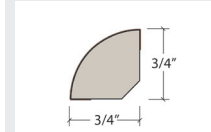

# Coordinating Moldings

Stocked and Sold by Next Floor

Water's Edge 301

**Reducer  
With Track**

Length: 94" (239 cm)  
Pieces/Carton: 20  
Lb/Carton: 31  
Cartons/Pallet: 36

**T-Mold  
With Track**

Length: 94" (239 cm)  
Pieces/Carton: 25  
Lb/Carton: 37  
Cartons/Pallet: 36

**Stair Nose  
With Track**

Length: 94" (239 cm)  
Pieces/Carton: 10  
Lb/Carton: 40  
Cartons/Pallet: 80

Product Colour	Reducer With Track SKU Number	T-Mold With Track SKU Number	Stair Nose With Track SKU Number
301 001 Beach House	RD301001	TM301001	SN301001
301 002 Sand Dunes	RD301002	TM301002	SN301002
301 003 Lake House	RD301003	TM301003	SN301003
301 004 Glacier	RD301004	TM301004	SN301004
301 005 Boardwalk	RD301005	TM301005	SN301005
301 006 Urban Oak	RD301006	TM301006	SN301006
301 007 London Fog	RD301007	TM301007	SN301007
301 008 Ledgerock	RD301008	TM301008	SN301008

# Coordinating Moldings

USA Special Order Moldings Available from Versatrim

Water's Edge 301

**SlimTrim with Track and Shim**

**VersaEdge Extra Tall**

**Moisture Proof Quarter Round**

**SlimCap with Track and Shim**