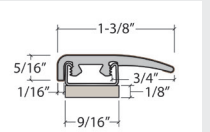

# Coordinating Moldings

Stocked and Sold by Next Floor

Water's Edge 301

**Reducer  
With Track**

Length: 94" (239 cm)  
Pieces/Carton: 20  
Lb/Carton: 31  
Cartons/Pallet: 36

**T-Mold  
With Track**

Length: 94" (239 cm)  
Pieces/Carton: 25  
Lb/Carton: 37  
Cartons/Pallet: 36

**Stair Nose  
With Track**

Length: 94" (239 cm)  
Pieces/Carton: 10  
Lb/Carton: 40  
Cartons/Pallet: 80

Product Colour	Reducer With Track SKU Number	T-Mold With Track SKU Number	Stair Nose With Track SKU Number
301 001 Beach House	RD301001	TM301001	SN301001
301 002 Sand Dunes	RD301002	TM301002	SN301002
301 003 Lake House	RD301003	TM301003	SN301003
301 004 Glacier	RD301004	TM301004	SN301004
301 005 Boardwalk	RD301005	TM301005	SN301005
301 006 Urban Oak	RD301006	TM301006	SN301006
301 007 London Fog	RD301007	TM301007	SN301007
301 008 Ledgerock	RD301008	TM301008	SN301008

# Coordinating Moldings

USA Special Order Moldings Available from Versatrim

Water's Edge 301

**SlimTrim with Track and Shim**

**VersaEdge Extra Tall**

**Moisture Proof Quarter Round**

**SlimCap with Track and Shim**