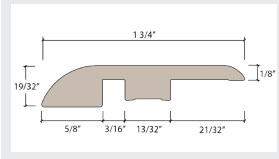

# Coordinating Moldings

Stocked and Sold by Next Floor

Water's Edge 301

**Reducer  
With Track**

Length: 94" (239 cm)  
Pieces/Carton: 20  
Lb/Carton: 31  
Cartons/Pallet: 36

**T-Mold  
With Track**

Length: 94" (239 cm)  
Pieces/Carton: 25  
Lb/Carton: 37  
Cartons/Pallet: 36

**Stair Nose  
With Track**

Length: 94" (239 cm)  
Pieces/Carton: 10  
Lb/Carton: 40  
Cartons/Pallet: 80

Product Colour	Reducer With Track SKU Number	T-Mold With Track SKU Number	Stair Nose With Track SKU Number
301 001 Beach House	RD301001	TM301001	SN301001
301 002 Sand Dunes	RD301002	TM301002	SN301002
301 003 Lake House	RD301003	TM301003	SN301003
301 004 Glacier	RD301004	TM301004	SN301004
301 005 Boardwalk	RD301005	TM301005	SN301005
301 006 Urban Oak	RD301006	TM301006	SN301006
301 007 London Fog	RD301007	TM301007	SN301007
301 008 Ledgerock	RD301008	TM301008	SN301008