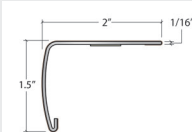

Moldings

Stocked and Sold by Next Floor

Water's Edge 301

**Reducer
With Track**

Length: 94" (239 cm)
Pieces/Carton: 20
Lb/Carton: 31
Cartons/Pallet: 36

**T-Mold
With Track**

Length: 94" (239 cm)
Pieces/Carton: 25
Lb/Carton: 37
Cartons/Pallet: 36

**Stair Nose
With Track**

Length: 94" (239 cm)
Pieces/Carton: 10
Lb/Carton: 40
Cartons/Pallet: 80

Product Colour	Reducer With Track SKU Number	T-Mold With Track SKU Number	Stair Nose With Track SKU Number
301 001 Beach House	RD301001	TM301001	SN301001
301 002 Sand Dunes	RD301002	TM301002	SN301002
301 003 Lake House	RD301003	TM301003	SN301003
301 004 Glacier	RD301004	TM301004	SN301004
301 005 Boardwalk	RD301005	TM301005	SN301005
301 006 Urban Oak	RD301006	TM301006	SN301006
301 007 London Fog	RD301007	TM301007	SN301007
301 008 Ledgerock	RD301008	TM301008	SN301008

Coordinating Moldings

USA Special Order Moldings Available from Versatrim

Water's Edge 301

SlimTrim with Track and Shim

VersaEdge Extra Tall

Moisture Proof Quarter Round

SlimCap with Track and Shim

Product Colour	SlimTrim SKU Number	VersaEdge SKU Number	Quarter Round SKU Number	SlimCap SKU Number
301 003 Lake House	SLT120199	VEX120199	MRQR120199	SCAP120199
301 008 Ledgerrock	SLT120200	VEX120200	MRQR120200	SCAP120200
301 007 London Fog	SLT120201	VEX120201	MRQR120201	SCAP120201
301 004 Glacier	SLT120202	VEX120202	MRQR120202	SCAP120202
301 001 Beach House	SLT120203	VEX120203	MRQR120203	SCAP120203
301 002 Sand Dunes	SLT120204	VEX120204	MRQR120204	SCAP120204
301 005 Boardwalk	SLT120205	VEX120205	MRQR120205	SCAP120205
301 006 Urban Oak	SLT120206	VEX120206	MRQR120206	SCAP120206

Showing Glacier for Trim Reference