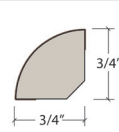

Coordinating Moldings

USA Special Order Moldings Available from Versatrim

Water's Edge 301

Product Colour	SlimTrim SKU Number	VersaEdge SKU Number	Quarter Round SKU Number	SlimCap SKU Number
301 003 Lake House	SLT120199	VEX120199	MRQR120199	SCAP120199
301 008 Ledgerrock	SLT120200	VEX120200	MRQR120200	SCAP120200
301 007 London Fog	SLT120201	VEX120201	MRQR120201	SCAP120201
301 004 Glacier	SLT120202	VEX120202	MRQR120202	SCAP120202
301 001 Beach House	SLT120203	VEX120203	MRQR120203	SCAP120203
301 002 Sand Dunes	SLT120204	VEX120204	MRQR120204	SCAP120204
301 005 Boardwalk	SLT120205	VEX120205	MRQR120205	SCAP120205
301 006 Urban Oak	SLT120206	VEX120206	MRQR120206	SCAP120206

Showing Glacier for Trim Reference