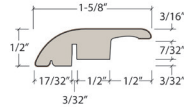

Moldings

Stocked and Sold by Next Floor

Water's Edge 301

**Reducer
With Track**

Length: 94" (239 cm)
Pieces/Carton: 20
Lb/Carton: 31
Cartons/Pallet: 36

**T-Mold
With Track**

Length: 94" (239 cm)
Pieces/Carton: 25
Lb/Carton: 37
Cartons/Pallet: 36

**Stair Nose
With Track**

Length: 94" (239 cm)
Pieces/Carton: 10
Lb/Carton: 40
Cartons/Pallet: 80

Product Colour	Reducer With Track SKU Number	T-Mold With Track SKU Number	Stair Nose With Track SKU Number
301 001 Beach House	RD301001	TM301001	SN301001
301 002 Sand Dunes	RD301002	TM301002	SN301002
301 003 Lake House	RD301003	TM301003	SN301003
301 004 Glacier	RD301004	TM301004	SN301004
301 005 Boardwalk	RD301005	TM301005	SN301005
301 006 Urban Oak	RD301006	TM301006	SN301006
301 007 London Fog	RD301007	TM301007	SN301007
301 008 Ledgerock	RD301008	TM301008	SN301008