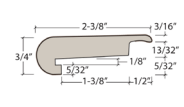

Moldings

Stocked and Sold by Next Floor

Water's Edge 301

**Reducer
With Track**

Length: 94" (239 cm)
Pieces/Carton: 20
Lb/Carton: 31
Cartons/Pallet: 36

**T-Mold
With Track**

Length: 94" (239 cm)
Pieces/Carton: 25
Lb/Carton: 37
Cartons/Pallet: 36

**Stair Nose
With Track**

Length: 94" (239 cm)
Pieces/Carton: 10
Lb/Carton: 40
Cartons/Pallet: 80

Product Colour	Reducer With Track SKU Number	T-Mold With Track SKU Number	Stair Nose With Track SKU Number
301 001 Beach House	RD301001	TM301001	SN301001
301 002 Sand Dunes	RD301002	TM301002	SN301002
301 003 Lake House	RD301003	TM301003	SN301003
301 004 Glacier	RD301004	TM301004	SN301004
301 005 Boardwalk	RD301005	TM301005	SN301005
301 006 Urban Oak	RD301006	TM301006	SN301006
301 007 London Fog	RD301007	TM301007	SN301007
301 008 Ledgerock	RD301008	TM301008	SN301008