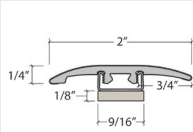

Moldings

Stocked and Sold by Next Floor

Water's Edge 301

**Reducer
With Track**

Length: 94" (239 cm)
Pieces/Carton: 20
Lb/Carton: 31
Cartons/Pallet: 36

**T-Mold
With Track**

Length: 94" (239 cm)
Pieces/Carton: 25
Lb/Carton: 37
Cartons/Pallet: 36

**Stair Nose
With Track**

Length: 94" (239 cm)
Pieces/Carton: 10
Lb/Carton: 40
Cartons/Pallet: 80

Product Colour	Reducer With Track SKU Number	T-Mold With Track SKU Number	Stair Nose With Track SKU Number
301 001 Beach House	RD301001	TM301001	SN301001
301 002 Sand Dunes	RD301002	TM301002	SN301002
301 003 Lake House	RD301003	TM301003	SN301003
301 004 Glacier	RD301004	TM301004	SN301004
301 005 Boardwalk	RD301005	TM301005	SN301005
301 006 Urban Oak	RD301006	TM301006	SN301006
301 007 London Fog	RD301007	TM301007	SN301007
301 008 Ledgerock	RD301008	TM301008	SN301008

Coordinating Moldings

USA Special Order Moldings Available from Versatrim

Water's Edge 301

SlimTrim with Track and Shim

VersaEdge Extra Tall

Moisture Proof Quarter Round

SlimCap with Track and Shim

Product Colour	SlimTrim SKU Number	VersaEdge SKU Number	Quarter Round SKU Number	SlimCap SKU Number
301 003 Lake House	SLT120199	VEX120199	MRQR120199	SCAP120199
301 008 Ledgerrock	SLT120200	VEX120200	MRQR120200	SCAP120200
301 007 London Fog	SLT120201	VEX120201	MRQR120201	SCAP120201
301 004 Glacier	SLT120202	VEX120202	MRQR120202	SCAP120202
301 001 Beach House	SLT120203	VEX120203	MRQR120203	SCAP120203
301 002 Sand Dunes	SLT120204	VEX120204	MRQR120204	SCAP120204
301 005 Boardwalk	SLT120205	VEX120205	MRQR120205	SCAP120205
301 006 Urban Oak	SLT120206	VEX120206	MRQR120206	SCAP120206