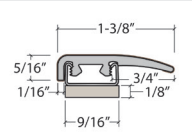

Moldings

Stocked and Sold by Next Floor

Water's Edge 301

**Reducer
With Track**

Length: 94" (239 cm)
Pieces/Carton: 20
Lb/Carton: 31
Cartons/Pallet: 36

**T-Mold
With Track**

Length: 94" (239 cm)
Pieces/Carton: 25
Lb/Carton: 37
Cartons/Pallet: 36

**Stair Nose
With Track**

Length: 94" (239 cm)
Pieces/Carton: 10
Lb/Carton: 40
Cartons/Pallet: 80

Product Colour	Reducer With Track SKU Number	T-Mold With Track SKU Number	Stair Nose With Track SKU Number
301 001 Beach House	RD301001	TM301001	SN301001
301 002 Sand Dunes	RD301002	TM301002	SN301002
301 003 Lake House	RD301003	TM301003	SN301003
301 004 Glacier	RD301004	TM301004	SN301004
301 005 Boardwalk	RD301005	TM301005	SN301005
301 006 Urban Oak	RD301006	TM301006	SN301006
301 007 London Fog	RD301007	TM301007	SN301007
301 008 Ledgerock	RD301008	TM301008	SN301008

Coordinating Moldings

USA Special Order Moldings Available from Versatrim

Water's Edge 301

SlimTrim with Track and Shim

VersaEdge Extra Tall

Moisture Proof Quarter Round

SlimCap with Track and Shim

Product Colour	SlimTrim SKU Number	VersaEdge SKU Number	Quarter Round SKU Number	SlimCap SKU Number
301 003 Lake House	SLT120199	VEX120199	MRQR120199	SCAP120199
301 008 Ledgerrock	SLT120200	VEX120200	MRQR120200	SCAP120200
301 007 London Fog	SLT120201	VEX120201	MRQR120201	SCAP120201
301 004 Glacier	SLT120202	VEX120202	MRQR120202	SCAP120202
301 001 Beach House	SLT120203	VEX120203	MRQR120203	SCAP120203
301 002 Sand Dunes	SLT120204	VEX120204	MRQR120204	SCAP120204
301 005 Boardwalk	SLT120205	VEX120205	MRQR120205	SCAP120205
301 006 Urban Oak	SLT120206	VEX120206	MRQR120206	SCAP120206

Showing Glacier for Trim Reference