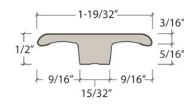

Moldings

Stocked and Sold by Next Floor

Water's Edge 301

**Reducer
With Track**

Length: 94" (239 cm)
Pieces/Carton: 20
Lb/Carton: 31
Cartons/Pallet: 36

**T-Mold
With Track**

Length: 94" (239 cm)
Pieces/Carton: 25
Lb/Carton: 37
Cartons/Pallet: 36

**Stair Nose
With Track**

Length: 94" (239 cm)
Pieces/Carton: 10
Lb/Carton: 40
Cartons/Pallet: 80

Product Colour	Reducer With Track SKU Number	T-Mold With Track SKU Number	Stair Nose With Track SKU Number
301 001 Beach House	RD301001	TM301001	SN301001
301 002 Sand Dunes	RD301002	TM301002	SN301002
301 003 Lake House	RD301003	TM301003	SN301003
301 004 Glacier	RD301004	TM301004	SN301004
301 005 Boardwalk	RD301005	TM301005	SN301005
301 006 Urban Oak	RD301006	TM301006	SN301006
301 007 London Fog	RD301007	TM301007	SN301007
301 008 Ledgerock	RD301008	TM301008	SN301008