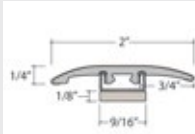

*Square Flush Stair Nose moldings available April 2024

Coordinating Moldings

USA Special Order Moldings Available from Versatrim

Mayfair 568

SlimTrim with Track and Shim

VersaEdge Extra Tall

Moisture Proof Quarter Round

SlimCap with Track and Shim

Product Colour	SlimTrim SKU Number	VersaEdge SKU Number	Quarter Round SKU Number	SlimCap SKU Number
568 001 Gray Oak	SLT-118983	VEX-118983	MRQR-118983	SCAP-118983
568 002 Silver Oak	SLT-118554	VEX-118554	MRQR-118554	SCAP-118554
568 003 Taupe Oak	SLT-118983	VEX-118983	MRQR-118983	SCAP-118983
568 004 Weathered Oak	SLT-118984	VEX-118984	MRQR-118984	SCAP-118984
568 006 Natural Oak	SLT-118985	VEX-118985	MRQR-118985	SCAP-118985
568 007 Classic Oak	SLT-118555	VEX-118555	MRQR-118555	SCAP-118555
568 008 Classic Oak	SLT-118556	VEX-118556	MRQR-118556	SCAP-118556
568 009 Gunstock Oak	SLT-118557	VEX-118557	MRQR-118557	SCAP-118557