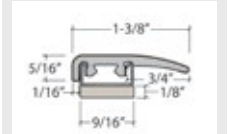

*Square Flush Stair Nose moldings available April 2024

Coordinating Moldings

USA Special Order Moldings Available from Versatrim

Mayfair 568

SlimTrim with Track and Shim

VersaEdge Extra Tall

Moisture Proof Quarter Round

SlimCap with Track and Shim

Product Colour	SlimTrim SKU Number	VersaEdge SKU Number	Quarter Round SKU Number	SlimCap SKU Number
568 001 Gray Oak	SLT-118983	VEX-118983	MRQR-118983	SCAP-118983
568 002 Silver Oak	SLT-118554	VEX-118554	MRQR-118554	SCAP-118554
568 003 Taupe Oak	SLT-118983	VEX-118983	MRQR-118983	SCAP-118983
568 004 Weathered Oak	SLT-118984	VEX-118984	MRQR-118984	SCAP-118984
568 006 Natural Oak	SLT-118985	VEX-118985	MRQR-118985	SCAP-118985
568 007 Classic Oak	SLT-118555	VEX-118555	MRQR-118555	SCAP-118555
568 008 Classic Oak	SLT-118556	VEX-118556	MRQR-118556	SCAP-118556
568 009 Gunstock Oak	SLT-118557	VEX-118557	MRQR-118557	SCAP-118557