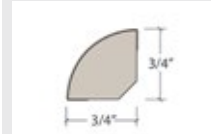

Tall Stair Nose Cap

Length: 94" (238.7 cm)

Pieces/Carton: 10

Lb/Carton: 20

Cartons/Pallet: 80

Lb/Pallet: 1600

Product Colour	Square Flush Stair Nose* SKU Number	3 in 1 with Track and Shim SKU Number	Tall Stair Nose Cap SKU Number
568 001 Gray Oak	SQ568001	TH568001	TN568001
568 002 Silver Oak	SQ568002	TH568002	TN568002
568 003 Taupe Oak	SQ568003	TH568003	TN568003
568 004 Weathered Oak	SQ568004	TH568004	TN568004
568 006 Natural Oak	SQ568006	TH568006	TN568006
568 007 Classic Oak	SQ568007	TH568007	TN568007
568 008 Heritage Oak	SQ568008	TH568008	TN568008
568 009 Gunstock Oak	SQ568009	TH568009	TN568009

*Square Flush Stair Nose moldings available April 2024

Coordinating Moldings

USA Special Order Moldings Available from Versatrim

Mayfair 568

SlimTrim with Track and Shim

VersaEdge Extra Tall

Moisture Proof Quarter Round

SlimCap with Track and Shim

Product Colour	SlimTrim SKU Number	VersaEdge SKU Number	Quarter Round SKU Number	SlimCap SKU Number
568 001 Gray Oak	SLT-118983	VEX-118983	MRQR-118983	SCAP-118983
568 002 Silver Oak	SLT-118554	VEX-118554	MRQR-118554	SCAP-118554
568 003 Taupe Oak	SLT-118983	VEX-118983	MRQR-118983	SCAP-118983
568 004 Weathered Oak	SLT-118984	VEX-118984	MRQR-118984	SCAP-118984
568 006 Natural Oak	SLT-118985	VEX-118985	MRQR-118985	SCAP-118985
568 007 Classic Oak	SLT-118555	VEX-118555	MRQR-118555	SCAP-118555
568 008 Classic Oak	SLT-118556	VEX-118556	MRQR-118556	SCAP-118556
568 009 Gunstock Oak	SLT-118557	VEX-118557	MRQR-118557	SCAP-118557