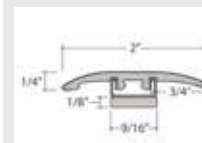

Exact-Match Moldings

Stocked and Sold by Next Floor

Mayfair 568

COMING SOON

Square Flush Stair Nose

Length: 94.5" (240 cm)

Pieces/Carton: 6

Lb/Carton: 31

Cartons/Pallet: 53

Lb/Pallet: 1643

3 in 1 with Track and Shim

Length: 94" (238.7 cm)

Pieces/Carton: 20

Lb/Carton: 35

Cartons/Pallet: 36

Lb/Pallet: 1260