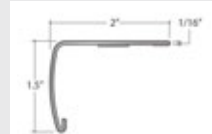

*Square Flush Stair Nose moldings available April 2024

Coordinating Moldings

USA Special Order Moldings Available from Versatrim

Mayfair 568

SlimTrim with Track and Shim

VersaEdge Extra Tall

Moisture Proof Quarter Round

SlimCap with Track and Shim

Product Colour	SlimTrim SKU Number	VersaEdge SKU Number	Quarter Round SKU Number	SlimCap SKU Number
568 001 Gray Oak	SLT-118983	VEX-118983	MRQR-118983	SCAP-118983
568 002 Silver Oak	SLT-118554	VEX-118554	MRQR-118554	SCAP-118554
568 003 Taupe Oak	SLT-118983	VEX-118983	MRQR-118983	SCAP-118983
568 004 Weathered Oak	SLT-118984	VEX-118984	MRQR-118984	SCAP-118984
568 006 Natural Oak	SLT-118985	VEX-118985	MRQR-118985	SCAP-118985
568 007 Classic Oak	SLT-118555	VEX-118555	MRQR-118555	SCAP-118555
568 008 Classic Oak	SLT-118556	VEX-118556	MRQR-118556	SCAP-118556
568 009 Gunstock Oak	SLT-118557	VEX-118557	MRQR-118557	SCAP-118557