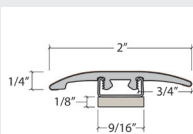

Coordinating Matte Finish Moldings

USA Special Order Moldings Available from Versatrim

Astonishing 546

Product Colour	SlimTrim SKU Number	VersaEdge SKU Number	Quarter Round SKU Number	SlimCap SKU Number
546 006 Calacatta	SLT-117 037	VEX-117 037	MRQR-117 037	SCAP-117 037
546 005 Avorio	SLT-117 036	VEX-117 036	MRQR-117 036	SCAP-117 036
546 010 Emperado	SLT-117 038	VEX-117 038	MRQR-117 038	SCAP-117 038
546 011 Argento	SLT-117 039	VEX-117 039	MRQR-117 039	SCAP-117 039
546 001 Grigio	SLT-117 040	VEX-117 040	MRQR-117 040	SCAP-117 040
546 008 Marquina	SLT-117 041	VEX-117 041	MRQR-117 041	SCAP-117 041

Showing Avorio for Trim Reference