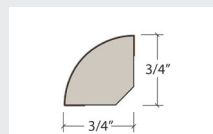

Coordinating Matte Finish Moldings

USA Special Order Moldings Available from Versatrim

Astonishing 546

Product Colour	SlimTrim SKU Number	VersaEdge SKU Number	Quarter Round SKU Number	SlimCap SKU Number
546 006 Calacatta	SLT-117 037	VEX-117 037	MRQR-117 037	SCAP-117 037
546 005 Avorio	SLT-117 036	VEX-117 036	MRQR-117 036	SCAP-117 036
546 010 Emperado	SLT-117 038	VEX-117 038	MRQR-117 038	SCAP-117 038
546 011 Argento	SLT-117 039	VEX-117 039	MRQR-117 039	SCAP-117 039
546 001 Grigio	SLT-117 040	VEX-117 040	MRQR-117 040	SCAP-117 040
546 008 Marquina	SLT-117 041	VEX-117 041	MRQR-117 041	SCAP-117 041

Showing Avorio for Trim Reference