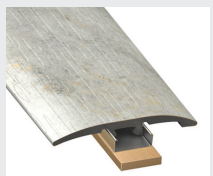

*Showing Marquina for Trim Reference*

# Coordinating Matte Finish Moldings

USA Special Order Moldings Available from Versatrim

**Astonishing 546**

**SlimTrim with Track and Shim**

**VersaEdge Extra Tall**

**Moisture Proof Quarter Round**

**SlimCap with Track and Shim**