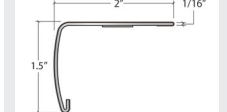

# Coordinating Matte Finish Moldings

Stocked and Sold by Next Floor

**Astonishing 546**

**3 in 1 with Track and Shim**

Length: 94" (238.7 cm)  
 Pieces/Carton: 5  
 Lb/Carton: 9.2  
 Cartons/Pallet: 187  
 Lb/Pallet: 125

**Tall Stair Nose Cap**

Length: 94" (238.7 cm)  
 Pieces/Carton: 5  
 Lb/Carton: 9.6  
 Cartons/Pallet: 187  
 Lb/Pallet: 125

Product Colour	3 in 1 with Track and Shim SKU Number	Tall Stair Nose Cap SKU Number
546 006 Calacatta	TH546006	TN546006
546 005 Avorio	TH546005	TN546005
546 010 Emperador	TH546010	TN546010
546 011 Argento	TH546011	TN546011
546 001 Grigio	TH546001	TN546001
546 008 Marquina	TH546008	TN546008