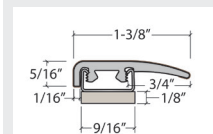

Coordinating Matte Finish Moldings

USA Special Order Moldings Available from Versatrim

Astonishing 546

Product Colour	SlimTrim SKU Number	VersaEdge SKU Number	Quarter Round SKU Number	SlimCap SKU Number
546 006 Calacatta	SLT-117 037	VEX-117 037	MRQR-117 037	SCAP-117 037
546 005 Avorio	SLT-117 036	VEX-117 036	MRQR-117 036	SCAP-117 036
546 010 Emperado	SLT-117 038	VEX-117 038	MRQR-117 038	SCAP-117 038
546 011 Argento	SLT-117 039	VEX-117 039	MRQR-117 039	SCAP-117 039
546 001 Grigio	SLT-117 040	VEX-117 040	MRQR-117 040	SCAP-117 040
546 008 Marquina	SLT-117 041	VEX-117 041	MRQR-117 041	SCAP-117 041

Showing Avorio for Trim Reference