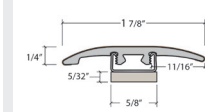

# Coordinating Matte Finish Moldings

Stocked and Sold by Next Floor

**Astonishing 546**

**3 in 1 with Track and Shim**

Length: 94" (238.7 cm)  
 Pieces/Carton: 5  
 Lb/Carton: 9.2  
 Cartons/Pallet: 187  
 Lb/Pallet: 125

**Tall Stair Nose Cap**

Length: 94" (238.7 cm)  
 Pieces/Carton: 5  
 Lb/Carton: 9.6  
 Cartons/Pallet: 187  
 Lb/Pallet: 125

Product Colour	3 in 1 with Track and Shim SKU Number	Tall Stair Nose Cap SKU Number
546 006 Calacatta	TH546006	TN546006
546 005 Avorio	TH546005	TN546005
546 010 Emperador	TH546010	TN546010
546 011 Argento	TH546011	TN546011
546 001 Grigio	TH546001	TN546001
546 008 Marquina	TH546008	TN546008