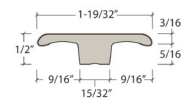

Exact-Match Moldings

Stocked and Sold by Next Floor

Notting Hill 629

**Reducer
With Track**

Length: 82.6" (210 cm)
Pieces/Carton: 20
Lb/Carton: 41
Cartons/Pallet: 36

**T-Mold
With Track**

Length: 82.6" (210 cm)
Pieces/Carton: 25
Lb/Carton: 40
Cartons/Pallet: 36

**Stair Nose
With Track**

Length: 82.6" (210 cm)
Pieces/Carton: 10
Lb/Carton: 33
Cartons/Pallet: 80

Product Colour	Reducer With Track SKU Number	T-Mold With Track SKU Number	Stair Nose With Track SKU Number
629 001 Ivory Oak	RD629001	TM629001	SN629001
629 002 Latte Oak	RD629002	TM629002	SN629002
629 005 Cafe au Lait Oak	RD629005	TM629005	SN629005
629 007 Mochaccino Oak	RD629007	TM629007	SN629007
629 009 Oyster Oak	RD629009	TM629009	SN629009
629 010 Misty Oak	RD629010	TM629010	SN629010
629 105 Espresso Hickory	RD629105	TM629105	SN629105