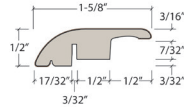

Exact-Match Moldings

Stocked and Sold by Next Floor

Notting Hill 629

**Reducer
With Track**

Length: 82.6" (210 cm)
Pieces/Carton: 20
Lb/Carton: 41
Cartons/Pallet: 36

**T-Mold
With Track**

Length: 82.6" (210 cm)
Pieces/Carton: 25
Lb/Carton: 40
Cartons/Pallet: 36

**Stair Nose
With Track**

Length: 82.6" (210 cm)
Pieces/Carton: 10
Lb/Carton: 33
Cartons/Pallet: 80

Product Colour	Reducer With Track SKU Number	T-Mold With Track SKU Number	Stair Nose With Track SKU Number
629 001 Ivory Oak	RD629001	TM629001	SN629001
629 002 Latte Oak	RD629002	TM629002	SN629002
629 005 Cafe au Lait Oak	RD629005	TM629005	SN629005
629 007 Mochaccino Oak	RD629007	TM629007	SN629007
629 009 Oyster Oak	RD629009	TM629009	SN629009
629 010 Misty Oak	RD629010	TM629010	SN629010
629 105 Espresso Hickory	RD629105	TM629105	SN629105