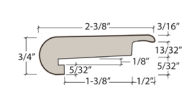

Exact-Match Moldings

Stocked and Sold by Next Floor

Notting Hill 629

**Reducer
With Track**

Length: 82.6" (210 cm)
Pieces/Carton: 20
Lb/Carton: 41
Cartons/Pallet: 36

**T-Mold
With Track**

Length: 82.6" (210 cm)
Pieces/Carton: 25
Lb/Carton: 40
Cartons/Pallet: 36

**Stair Nose
With Track**

Length: 82.6" (210 cm)
Pieces/Carton: 10
Lb/Carton: 33
Cartons/Pallet: 80

Product Colour	Reducer With Track SKU Number	T-Mold With Track SKU Number	Stair Nose With Track SKU Number
629 001 Ivory Oak	RD629001	TM629001	SN629001
629 002 Latte Oak	RD629002	TM629002	SN629002
629 005 Cafe au Lait Oak	RD629005	TM629005	SN629005
629 007 Mochaccino Oak	RD629007	TM629007	SN629007
629 009 Oyster Oak	RD629009	TM629009	SN629009
629 010 Misty Oak	RD629010	TM629010	SN629010
629 105 Espresso Hickory	RD629105	TM629105	SN629105