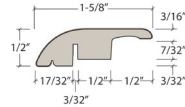

# Exact-Match Moldings

Stocked and Sold by Next Floor

Water's Edge 301

**Reducer  
With Track**

Length: 94" (238.7 cm)  
 Pieces/Carton: 20  
 Lb/Carton: 35  
 Cartons/Pallet: 36  
 Lb/Pallet: 1260

**T-Mold  
With Track**

Length: 94" (238.7 cm)  
 Pieces/Carton: 20  
 Lb/Carton: 35  
 Cartons/Pallet: 36  
 Lb/Pallet: 1260

**Stair Nose  
With Track**

Length: 94" (238.7 cm)  
 Pieces/Carton: 10  
 Lb/Carton: 20  
 Cartons/Pallet: 80  
 Lb/Pallet: 1600