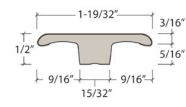

# Exact-Match Moldings

Stocked and Sold by Next Floor

Water's Edge 301

**Reducer  
With Track**

Length: 94" (238.7 cm)  
 Pieces/Carton: 20  
 Lb/Carton: 35  
 Cartons/Pallet: 36  
 Lb/Pallet: 1260

**T-Mold  
With Track**

Length: 94" (238.7 cm)  
 Pieces/Carton: 20  
 Lb/Carton: 35  
 Cartons/Pallet: 36  
 Lb/Pallet: 1260

**Stair Nose  
With Track**

Length: 94" (238.7 cm)  
 Pieces/Carton: 10  
 Lb/Carton: 20  
 Cartons/Pallet: 80  
 Lb/Pallet: 1600