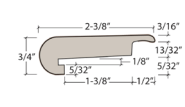

# Exact-Match Moldings

Stocked and Sold by Next Floor

Water's Edge 301

**Reducer  
With Track**

Length: 94" (238.7 cm)  
 Pieces/Carton: 20  
 Lb/Carton: 35  
 Cartons/Pallet: 36  
 Lb/Pallet: 1260

**T-Mold  
With Track**

Length: 94" (238.7 cm)  
 Pieces/Carton: 20  
 Lb/Carton: 35  
 Cartons/Pallet: 36  
 Lb/Pallet: 1260

**Stair Nose  
With Track**

Length: 94" (238.7 cm)  
 Pieces/Carton: 10  
 Lb/Carton: 20  
 Cartons/Pallet: 80  
 Lb/Pallet: 1600