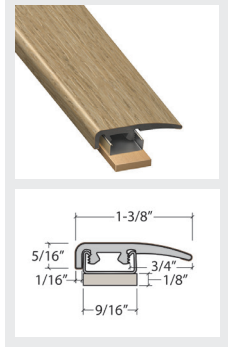

# Coordinating Moldings

USA Special Order Moldings Available from Versatrim

Exceptional 539

**SlimTrim with Track and Shim**

**VersaEdge Extra Tall**

**Moisture Proof Quarter Round**

**SlimCap with Track and Shim**

Product Colour	SlimTrim SKU Number	VersaEdge SKU Number	Quarter Round SKU Number	SlimCap SKU Number
539 006 Icelandic	SLT-113794	VEX-113794	MRQR-113794	SCAP-113794
539 063 Natural Oak	SLT-113793	VEX-113793	MRQR-113793	SCAP-113793
539 075 Khaki	SLT-113791	VEX-113791	MRQR-113791	SCAP-113791
539 015 Sequoia	SLT-113789	VEX-113789	MRQR-113789	SCAP-113789
539 058 Silversmith	SLT-113792	VEX-113792	MRQR-113792	SCAP-113792
539 082 Mountainside	SLT-113795	VEX-113795	MRQR-113795	SCAP-113795
539 004 Thunder Cloud	SLT-113788	VEX-113788	MRQR-113788	SCAP-113788
539 016 Taupestone (Planks Vary)	SLT-113790	VEX-113790	MRQR-113790	SCAP-113790