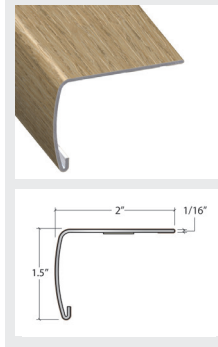

# Coordinating Moldings

USA Special Order Moldings Available from Versatrim

Exceptional 539

**SlimTrim with Track and Shim**

**VersaEdge Extra Tall**

**Moisture Proof Quarter Round**

**SlimCap with Track and Shim**

Product Colour	SlimTrim SKU Number	VersaEdge SKU Number	Quarter Round SKU Number	SlimCap SKU Number
539 006 Icelandic	SLT-113794	VEX-113794	MRQR-113794	SCAP-113794
539 063 Natural Oak	SLT-113793	VEX-113793	MRQR-113793	SCAP-113793
539 075 Khaki	SLT-113791	VEX-113791	MRQR-113791	SCAP-113791
539 015 Sequoia	SLT-113789	VEX-113789	MRQR-113789	SCAP-113789
539 058 Silversmith	SLT-113792	VEX-113792	MRQR-113792	SCAP-113792
539 082 Mountainside	SLT-113795	VEX-113795	MRQR-113795	SCAP-113795
539 004 Thunder Cloud	SLT-113788	VEX-113788	MRQR-113788	SCAP-113788
539 016 Taupestone (Planks Vary)	SLT-113790	VEX-113790	MRQR-113790	SCAP-113790