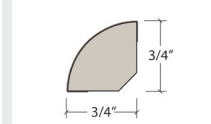

Coordinating Moldings

USA Special Order Moldings Available from Versatrim

Patina 419

SlimTrim with Track and Shim

VersaEdge Extra Tall

Moisture Proof Quarter Round

SlimCap with Track and Shim

Product Colour	SlimTrim SKU Number	VersaEdge SKU Number	Quarter Round SKU Number	SlimCap SKU Number
419 006 Silver Stria	SLT-113799	VEX-111460	MRQR-111460	SCAP-111460
419 015 Antique Brass	SLT-113797	VEX-111463	MRQR-111463	SCAP-111463
419 016 Antique Pewter	SLT-113798	VEX-111458	MRQR-111458	SCAP-111458
419 009 Graphite Stria	SLT-113802	VEX-111461	MRQR-111461	SCAP-111461
419 017 Antique Bronze	SLT-113796	VEX-111459	MRQR-111459	SCAP-111459