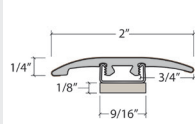

Coordinating Moldings

USA Special Order Moldings Available from Versatrim

Patina 419

SlimTrim with Track and Shim

VersaEdge Extra Tall

Moisture Proof Quarter Round

SlimCap with Track and Shim

Product Colour	SlimTrim SKU Number	VersaEdge SKU Number	Quarter Round SKU Number	SlimCap SKU Number
419 006 Silver Stria	SLT-113799	VEX-111460	MRQR-111460	SCAP-111460
419 015 Antique Brass	SLT-113797	VEX-111463	MRQR-111463	SCAP-111463
419 016 Antique Pewter	SLT-113798	VEX-111458	MRQR-111458	SCAP-111458
419 009 Graphite Stria	SLT-113802	VEX-111461	MRQR-111461	SCAP-111461
419 017 Antique Bronze	SLT-113796	VEX-111459	MRQR-111459	SCAP-111459