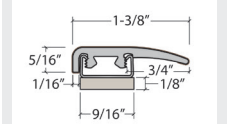

Coordinating Moldings

USA Special Order Moldings Available from Versatrim

Patina 419

SlimTrim with Track and Shim

VersaEdge Extra Tall

Moisture Proof Quarter Round

SlimCap with Track and Shim

Product Colour	SlimTrim SKU Number	VersaEdge SKU Number	Quarter Round SKU Number	SlimCap SKU Number
419 006 Silver Stria	SLT-113799	VEX-111460	MRQR-111460	SCAP-111460
419 015 Antique Brass	SLT-113797	VEX-111463	MRQR-111463	SCAP-111463
419 016 Antique Pewter	SLT-113798	VEX-111458	MRQR-111458	SCAP-111458
419 009 Graphite Stria	SLT-113802	VEX-111461	MRQR-111461	SCAP-111461
419 017 Antique Bronze	SLT-113796	VEX-111459	MRQR-111459	SCAP-111459