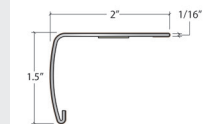

Coordinating Moldings

USA Special Order Moldings Available from Versatrim

Patina 419

SlimTrim with Track and Shim

VersaEdge Extra Tall

Moisture Proof Quarter Round

SlimCap with Track and Shim

Product Colour	SlimTrim SKU Number	VersaEdge SKU Number	Quarter Round SKU Number	SlimCap SKU Number
419 006 Silver Stria	SLT-113799	VEX-111460	MRQR-111460	SCAP-111460
419 015 Antique Brass	SLT-113797	VEX-111463	MRQR-111463	SCAP-111463
419 016 Antique Pewter	SLT-113798	VEX-111458	MRQR-111458	SCAP-111458
419 009 Graphite Stria	SLT-113802	VEX-111461	MRQR-111461	SCAP-111461
419 017 Antique Bronze	SLT-113796	VEX-111459	MRQR-111459	SCAP-111459

Showing Antique Brass for Trim Reference